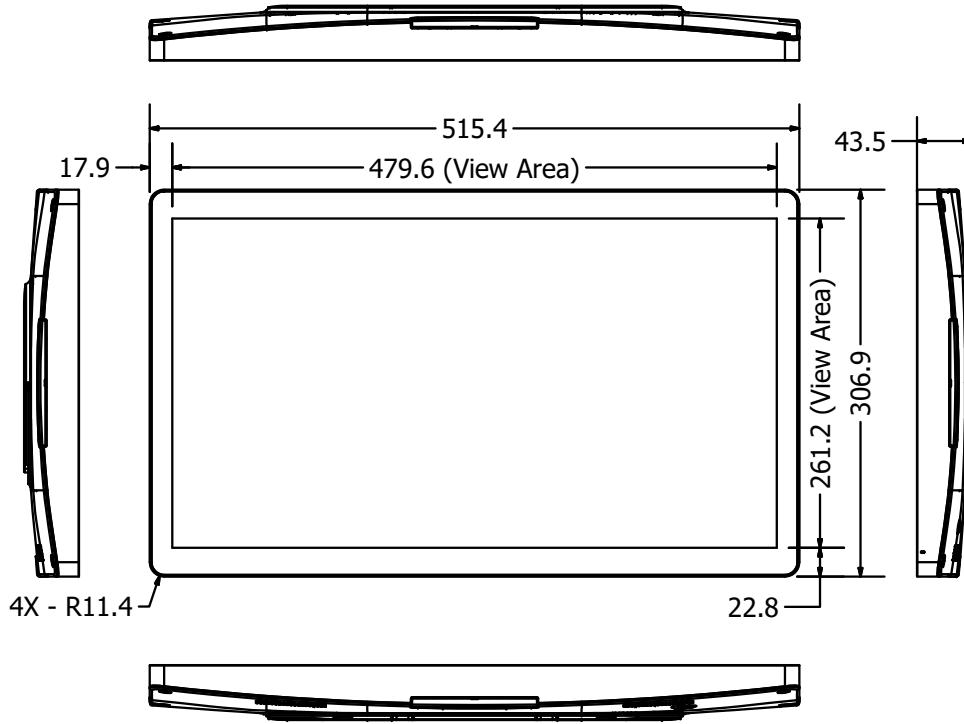

MicroTouch
 M1-215IC-W11-I3-A2
 54,6 cm (21,5") 16:9 LCD

Close-up of Peripheral Mounting Location