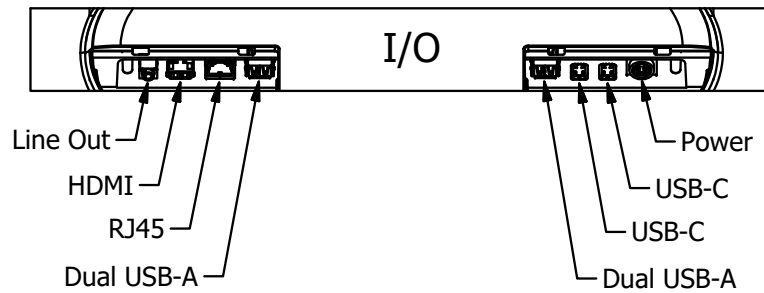

MicroTouch
 M1-215IC-W11-I3-A2
 54,6 cm (21,5") 16:9 LCD

Close-up of Peripheral Mounting Location