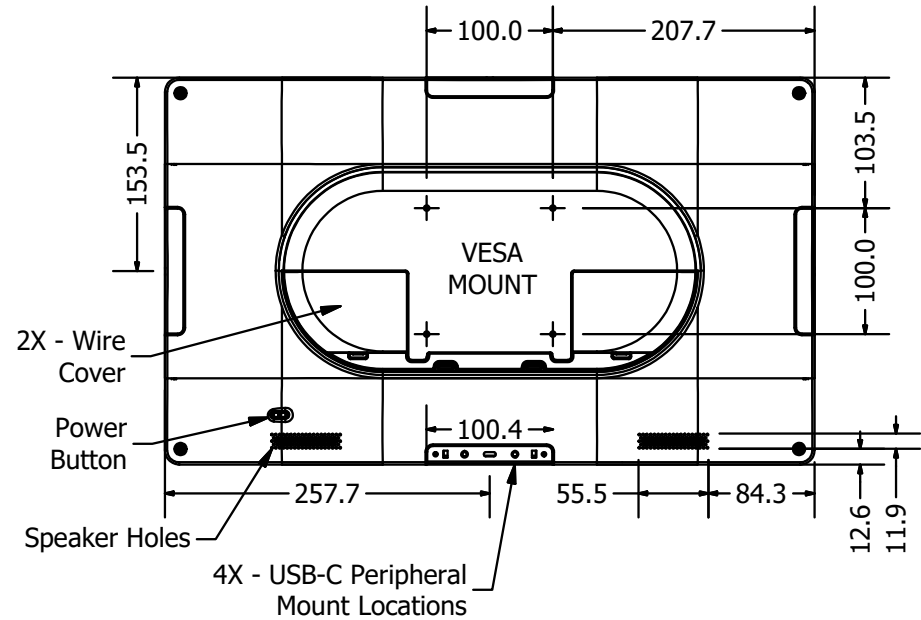

MicroTouch
 M1-215IC-W11-I3-A2
 54,6 cm (21,5") 16:9 LCD

Close-up of Peripheral Mounting Location