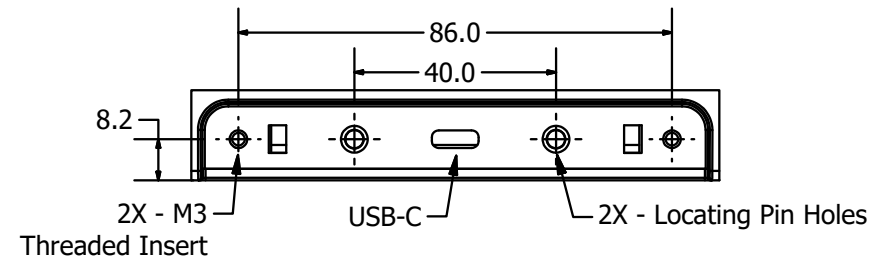

MicroTouch
 M1-215IC-W11-I3-A2
 54,6 cm (21,5") 16:9 LCD

Close-up of Peripheral Mounting Location