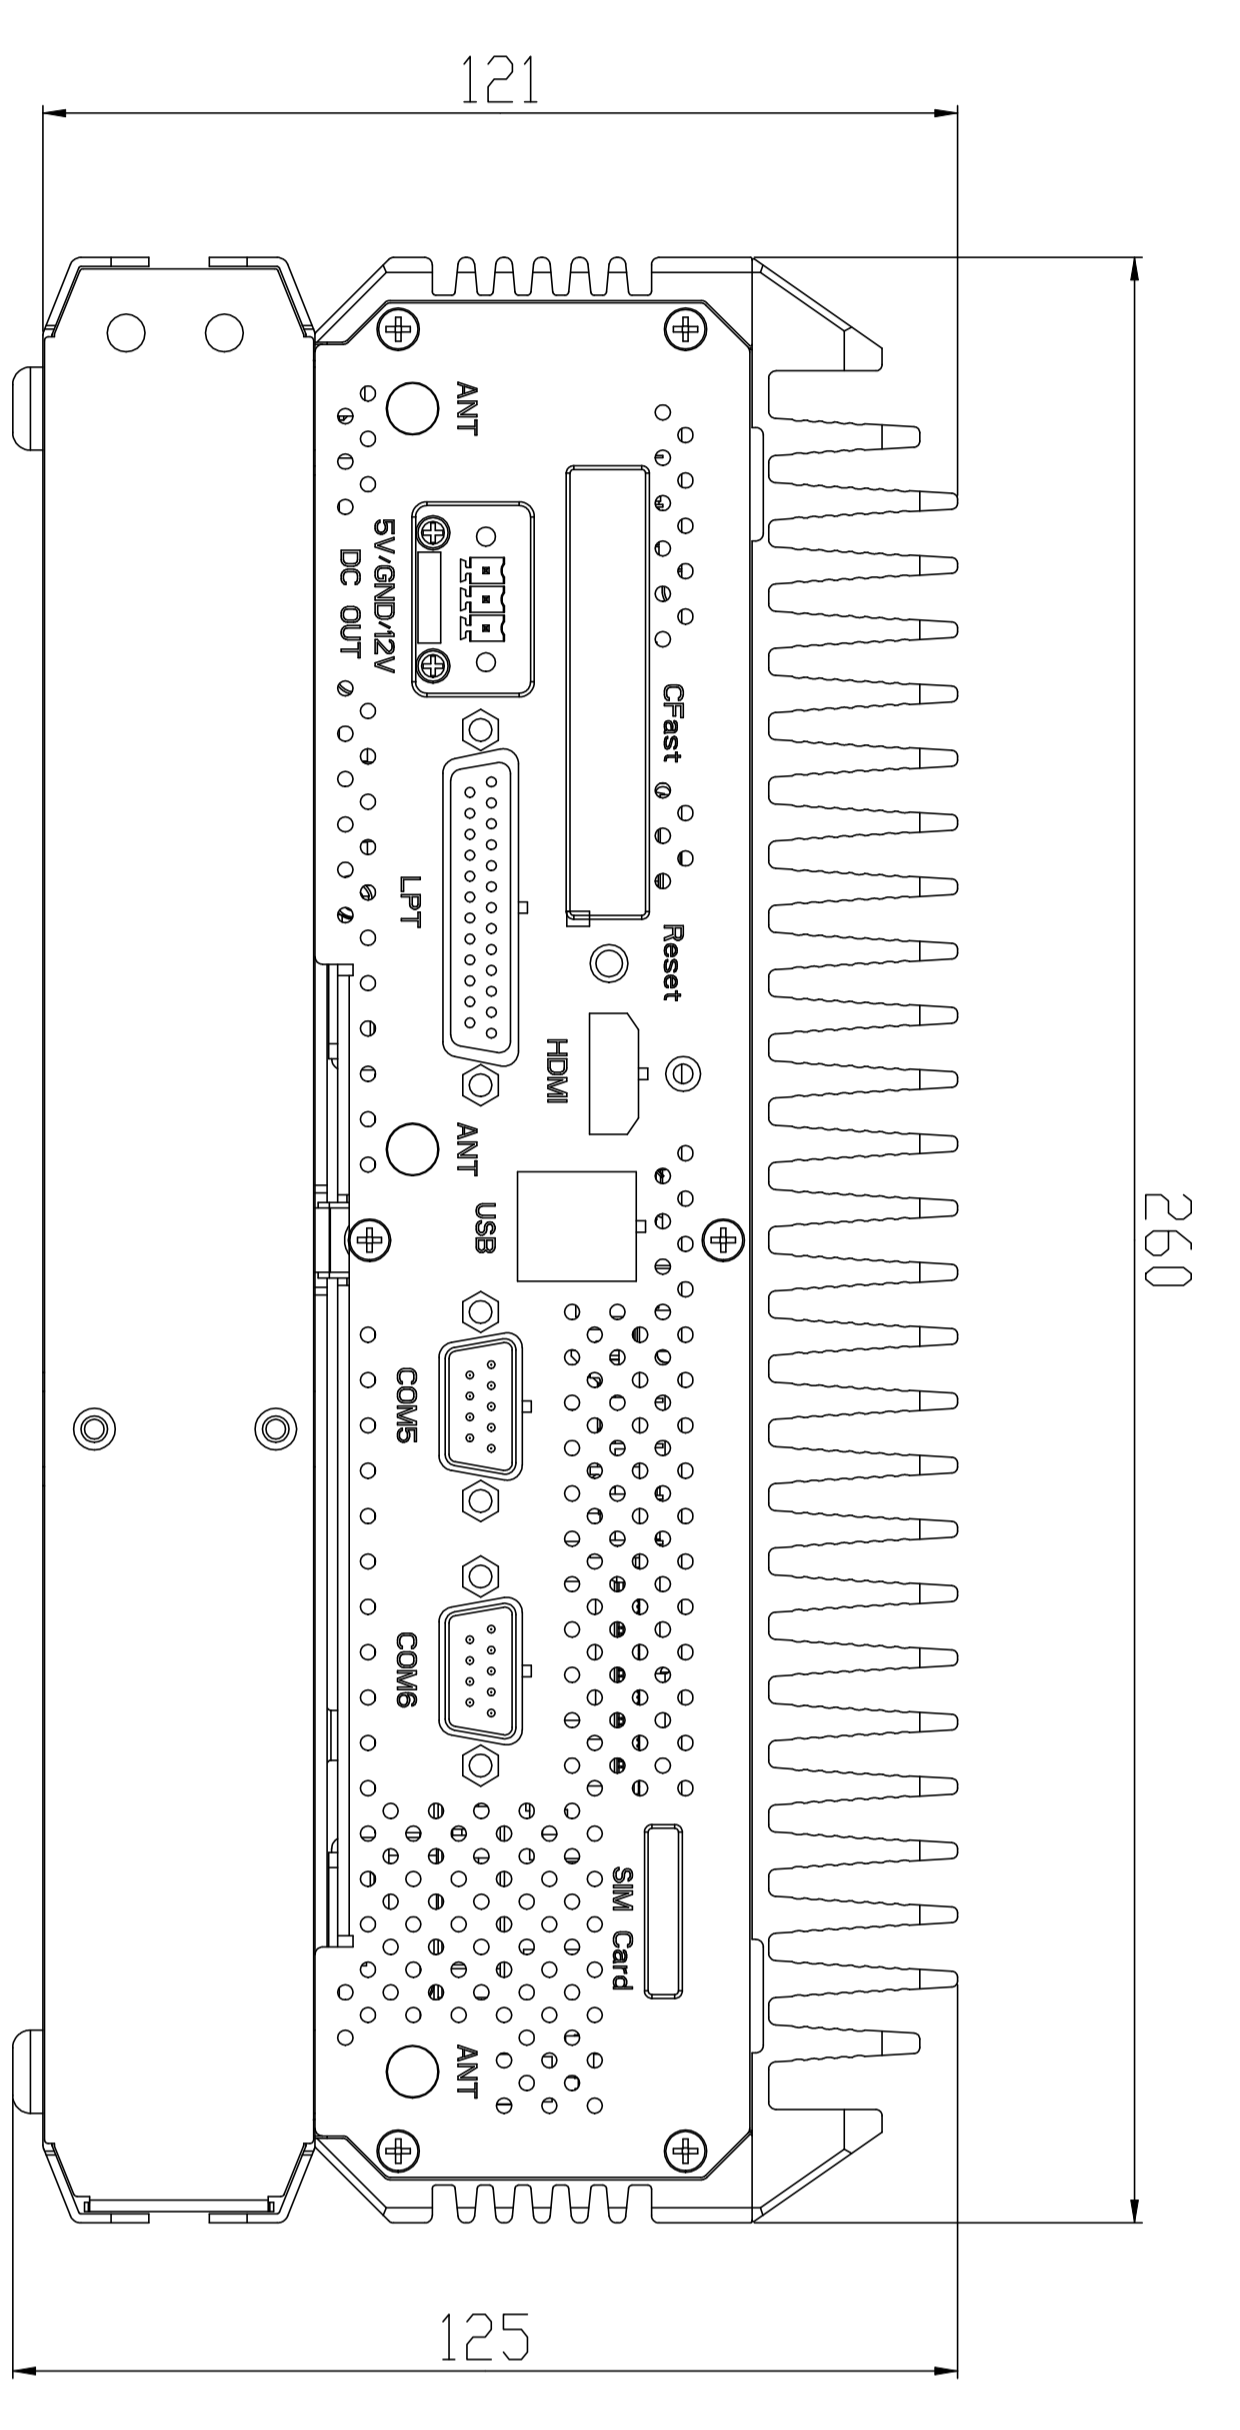

SCALE 1/1

SCALE 1/1

SCALE 1/1

PROPERTY INFORMATION

DATE	REV.	BY	CHKD.	APP'D.	DESCRIPTION
13/10/2016	1	W	H		1.0

PROPERTY INFORMATION

DATE	REV.	BY	CHKD.	APP'D.	DESCRIPTION
13/10/2016	1	W	H		1.0

PROPERTY INFORMATION

DATE	REV.	BY	CHKD.	APP'D.	DESCRIPTION
13/10/2016	1	W	H		1.0

PROPERTY INFORMATION

DATE	REV.	BY	CHKD.	APP'D.	DESCRIPTION
13/10/2016	1	W	H		1.0