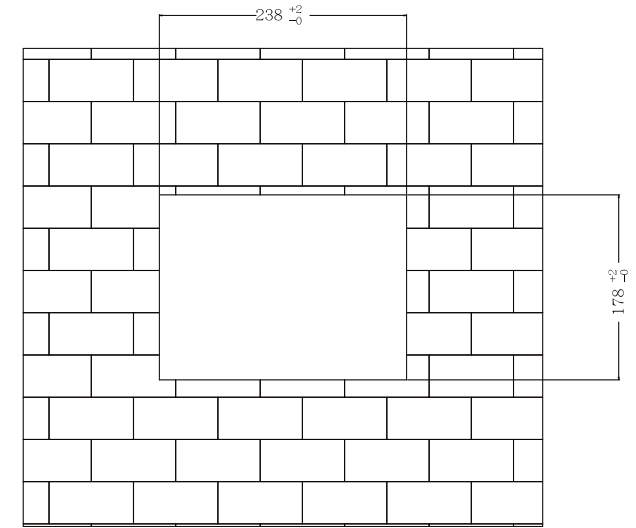

**SlimLine IB32 Series**  
 SlimLine WM 08-IB32-PMA  
 21,3 cm (8,4") 4:3 LCD

Front Panel:  
 PMA = Panelmount, 8 mm aluminium, black

**CUT OUT**

- |                              |                 |
|------------------------------|-----------------|
| 1. DC-in 12V                 | 5. 2 x RJ-45    |
| 2. RS232 Conn.               | 6. Dimming Knob |
| 3. 1 x USB 3.0 , 1 x USB 2.0 | 7. RS-232       |
| 4. HDMI                      |                 |