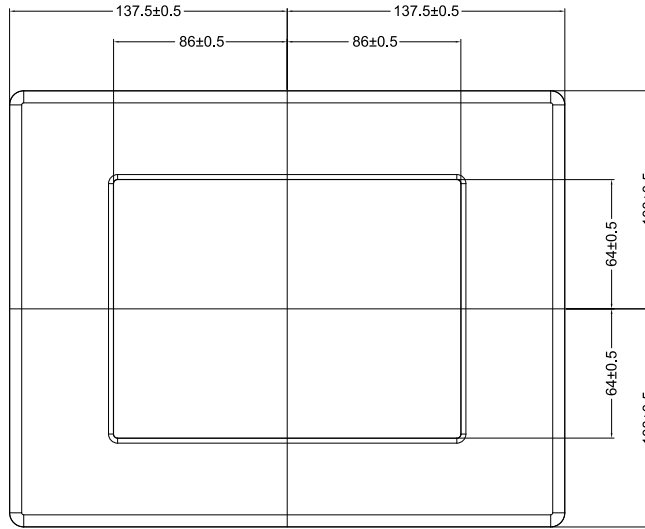

**SlimLine IB32 Series**  
 SlimLine WM 08-IB32-PMA  
 21,3 cm (8,4") 4:3 LCD

Front Panel:  
 PMA = Panelmount, 8 mm aluminium, black

**CUT OUT**

- |                              |                 |
|------------------------------|-----------------|
| 1. DC-in 12V                 | 5. 2 x RJ-45    |
| 2. RS232 Conn.               | 6. Dimming Knob |
| 3. 1 x USB 3.0 , 1 x USB 2.0 | 7. RS-232       |
| 4. HDMI                      |                 |