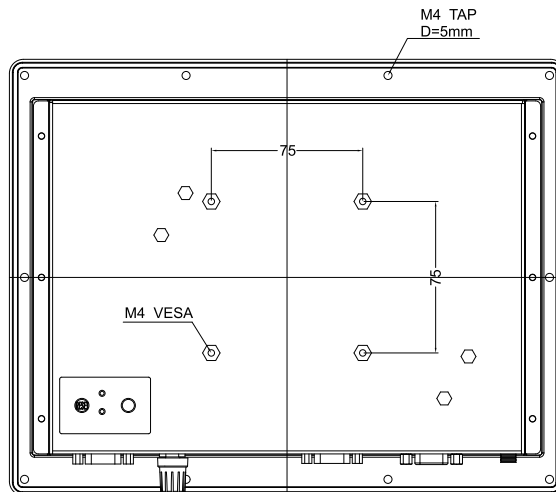

**SlimLine IB32 Series**  
 SlimLine WM 08-IB32-PMA  
 21,3 cm (8,4") 4:3 LCD

Front Panel:  
 PMA = Panelmount, 8 mm aluminium, black

**CUT OUT**

- |                              |                 |
|------------------------------|-----------------|
| 1. DC-in 12V                 | 5. 2 x RJ-45    |
| 2. RS232 Conn.               | 6. Dimming Knob |
| 3. 1 x USB 3.0 , 1 x USB 2.0 | 7. RS-232       |
| 4. HDMI                      |                 |