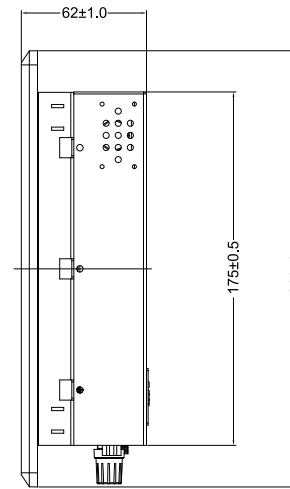

**SlimLine IB32 Series**  
 SlimLine WM 08-IB32-PMA  
 21,3 cm (8,4") 4:3 LCD

Front Panel:  
 PMA = Panelmount, 8 mm aluminium, black

**CUT OUT**

- |                              |                 |
|------------------------------|-----------------|
| 1. DC-in 12V                 | 5. 2 x RJ-45    |
| 2. RS232 Conn.               | 6. Dimming Knob |
| 3. 1 x USB 3.0 , 1 x USB 2.0 | 7. RS-232       |
| 4. HDMI                      |                 |