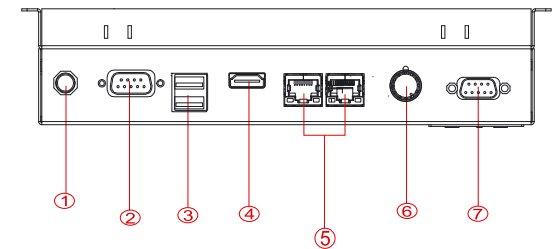

**SlimLine IB32 Series**  
 SlimLine WM 08-IB32-PMA  
 21,3 cm (8,4") 4:3 LCD

Front Panel:  
 PMA = Panelmount, 8 mm aluminium, black

**CUT OUT**

- |                              |                 |
|------------------------------|-----------------|
| 1. DC-in 12V                 | 5. 2 x RJ-45    |
| 2. RS232 Conn.               | 6. Dimming Knob |
| 3. 1 x USB 3.0 , 1 x USB 2.0 | 7. RS-232       |
| 4. HDMI                      |                 |