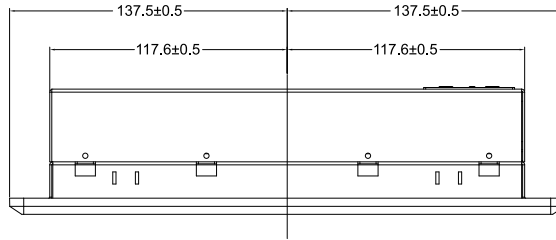

**SlimLine IB32 Series**  
 SlimLine WM 08-IB32-PMA  
 21,3 cm (8,4") 4:3 LCD

Front Panel:  
 PMA = Panelmount, 8 mm aluminium, black

**CUT OUT**

- |                              |                 |
|------------------------------|-----------------|
| 1. DC-in 12V                 | 5. 2 x RJ-45    |
| 2. RS232 Conn.               | 6. Dimming Knob |
| 3. 1 x USB 3.0 , 1 x USB 2.0 | 7. RS-232       |
| 4. HDMI                      |                 |