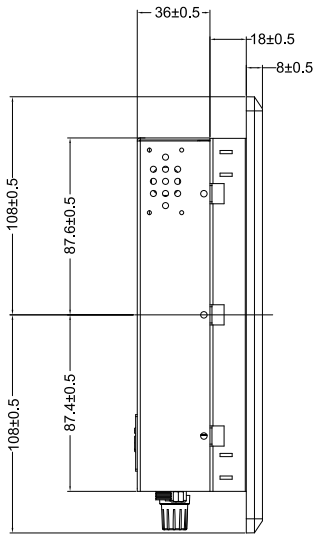

**SlimLine IB32 Series**  
 SlimLine WM 08-IB32-PMA  
 21,3 cm (8,4") 4:3 LCD

Front Panel:  
 PMA = Panelmount, 8 mm aluminium, black

**CUT OUT**

- |                              |                 |
|------------------------------|-----------------|
| 1. DC-in 12V                 | 5. 2 x RJ-45    |
| 2. RS232 Conn.               | 6. Dimming Knob |
| 3. 1 x USB 3.0 , 1 x USB 2.0 | 7. RS-232       |
| 4. HDMI                      |                 |