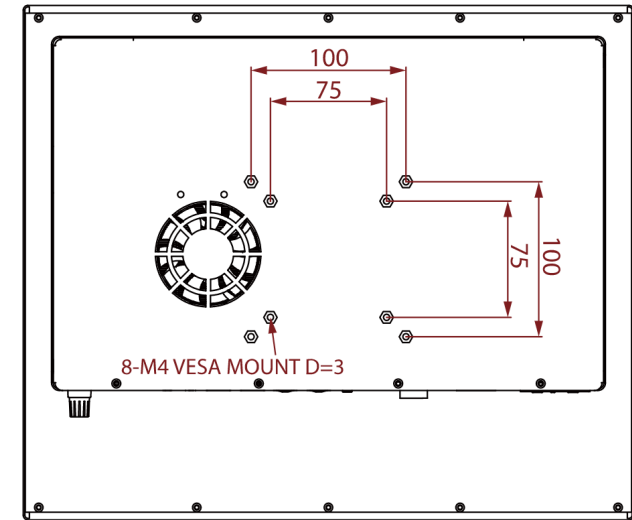

**SlimLine IK70 Series**  
**SlimLine WM 17-IK70-CH**  
 43,2 cm (17") LCD

- |   |                                     |
|---|-------------------------------------|
| ① Power On Button/<br>Power Rest Button | ⑤ 2 x RJ45-45<br>(10/100/1000 Mbps) |
| ② 2 x RS232/422/485                     | ⑥ DP 1.2                            |
| ③ Mic In/Line Out                       | ⑦ HDMI 1.4                          |
| ④ 4 x USB3.0                            | ⑧ 12V DC in                         |
|   | ⑨ Brightness Adjustment Knob        |