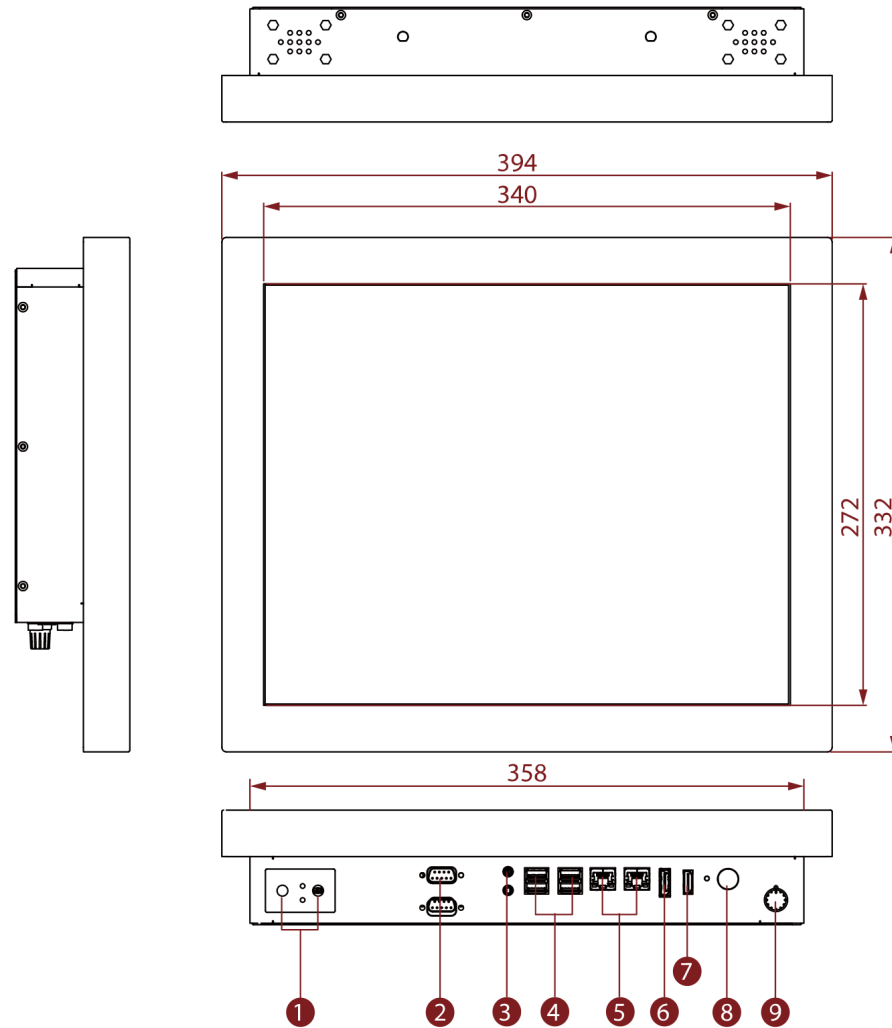

**SlimLine IK70 Series**  
**SlimLine WM 17-IK70-CH**  
 43,2 cm (17") LCD

- |   |                                     |
|---|-------------------------------------|
| ① Power On Button/<br>Power Rest Button | ⑤ 2 x RJ45-45<br>(10/100/1000 Mbps) |
| ② 2 x RS232/422/485                     | ⑥ DP 1.2                            |
| ③ Mic In/Line Out                       | ⑦ HDMI 1.4                          |
| ④ 4 x USB3.0                            | ⑧ 12V DC in                         |
|   | ⑨ Brightness Adjustment Knob        |