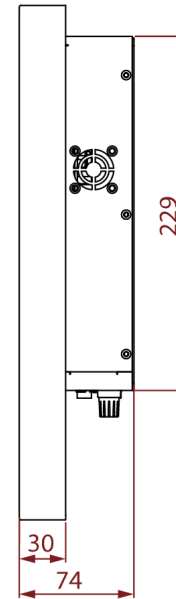

**SlimLine IK70 Series**  
**SlimLine WM 17-IK70-CH**  
 43,2 cm (17") LCD

- |   |                                     |
|---|-------------------------------------|
| ① Power On Button/<br>Power Rest Button | ⑤ 2 x RJ45-45<br>(10/100/1000 Mbps) |
| ② 2 x RS232/422/485                     | ⑥ DP 1.2                            |
| ③ Mic In/Line Out                       | ⑦ HDMI 1.4                          |
| ④ 4 x USB3.0                            | ⑧ 12V DC in                         |
|   | ⑨ Brightness Adjustment Knob        |