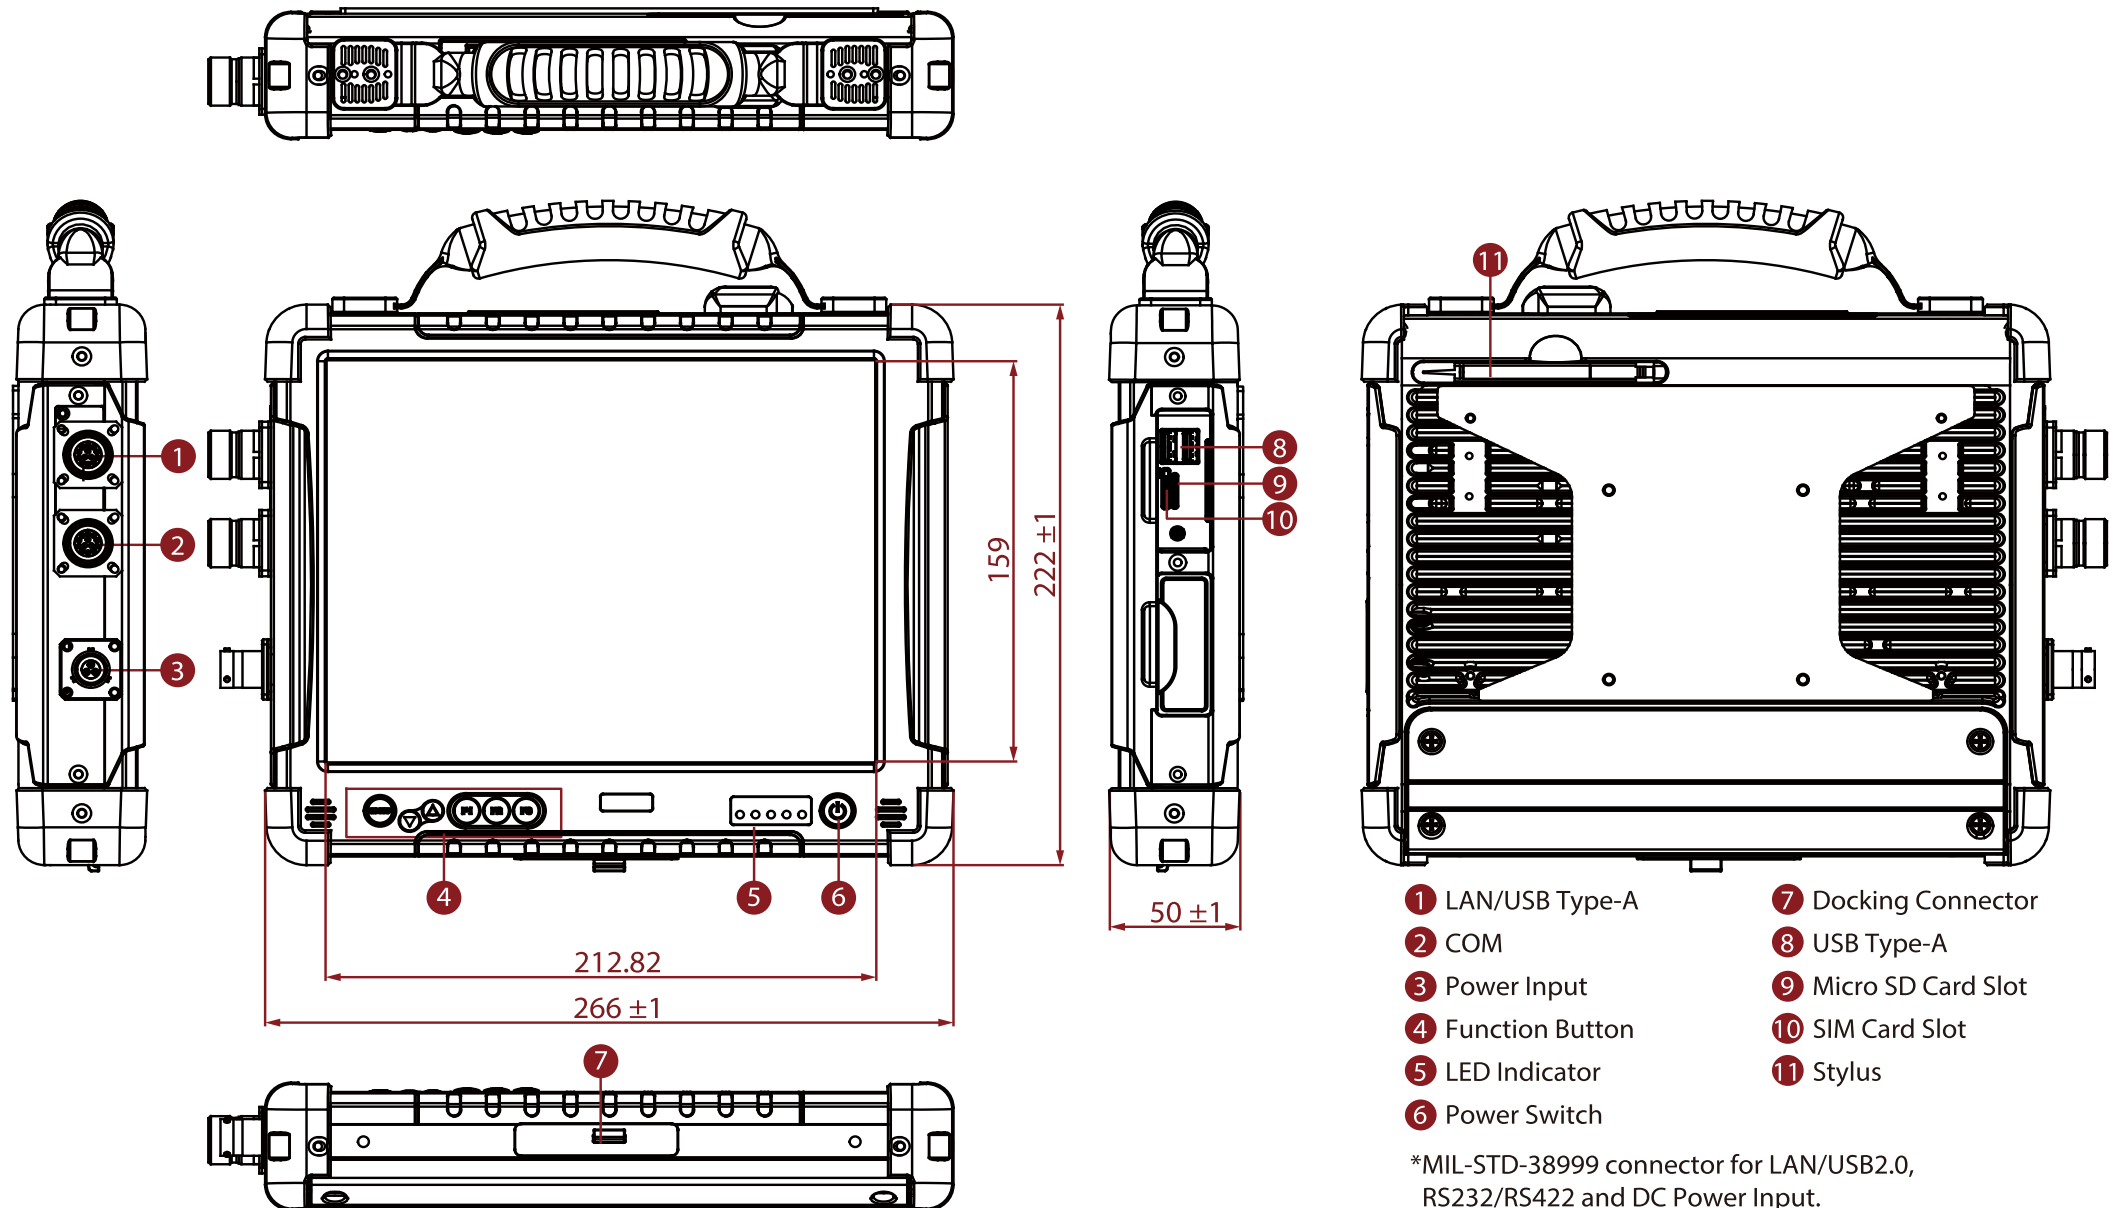

R10IP8M-RTT2ML Industrial Tablet PC

Dimensions: 266 × 222 × 50 mm 25,7 cm (10,1") 16:10 LCD

Net weight: 2,4 kg

- 1 LAN/USB Type-A
- 2 COM
- 3 Power Input
- 4 Function Button
- 5 LED Indicator
- 6 Power Switch
- 7 Docking Connector
- 8 USB Type-A
- 9 Micro SD Card Slot
- 10 SIM Card Slot
- 11 Stylus

*MIL-STD-38999 connector for LAN/USB2.0, RS232/RS422 and DC Power Input.