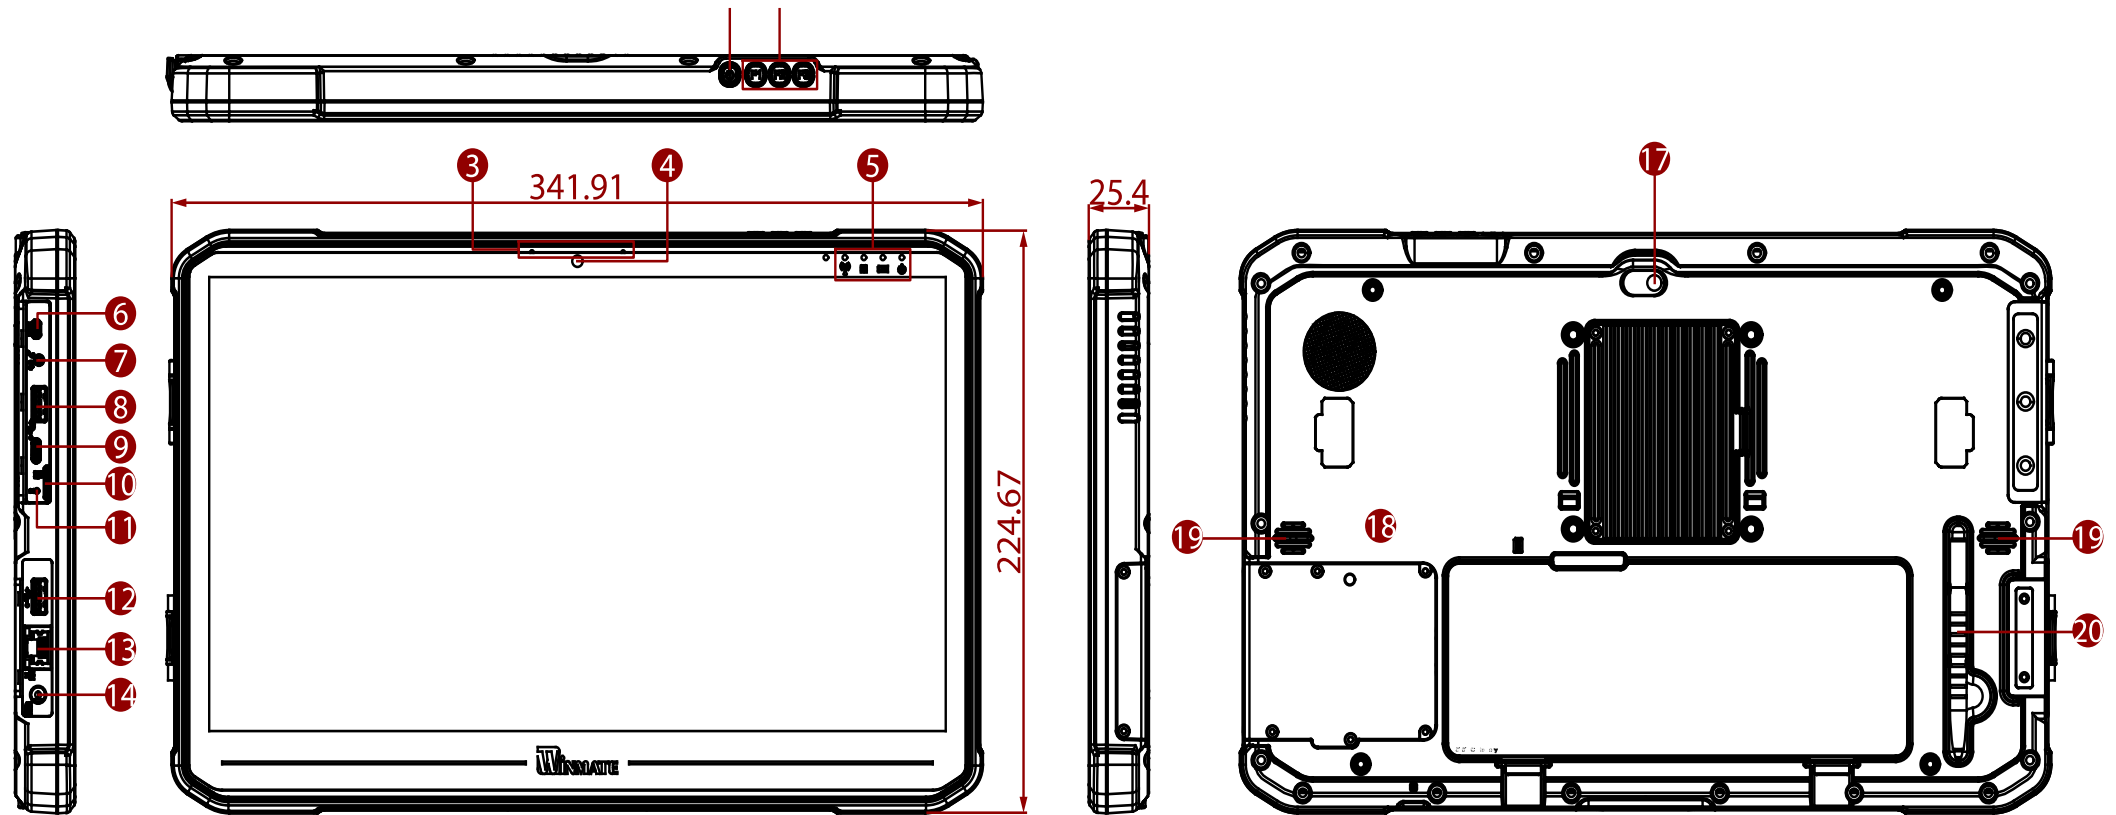

M140TG Industrial Tablet PC

35,6 cm (14,0") 16:9 LCD

Net weight: 1,7 kg

- | | | |
|----------------------|-----------------------|------------------------------|
| 1 Power Switch | 8 USB Type-A | 15 Docking Connector |
| 2 Function Button | 9 USB Type-C | 16 Kensington Lock |
| 3 Digital Microphone | 10 Micro SD Card Slot | 17 Rear Camera |
| 4 Front Camera | 11 Reset Button | 18 HF RFID Reader (Optional) |
| 5 LED Indicator | 12 USB Type-A | 19 Speaker |
| 6 Micro HDMI | 13 LAN | 20 Touch Pen Slot |
| 7 Audio | 14 Power Input | |