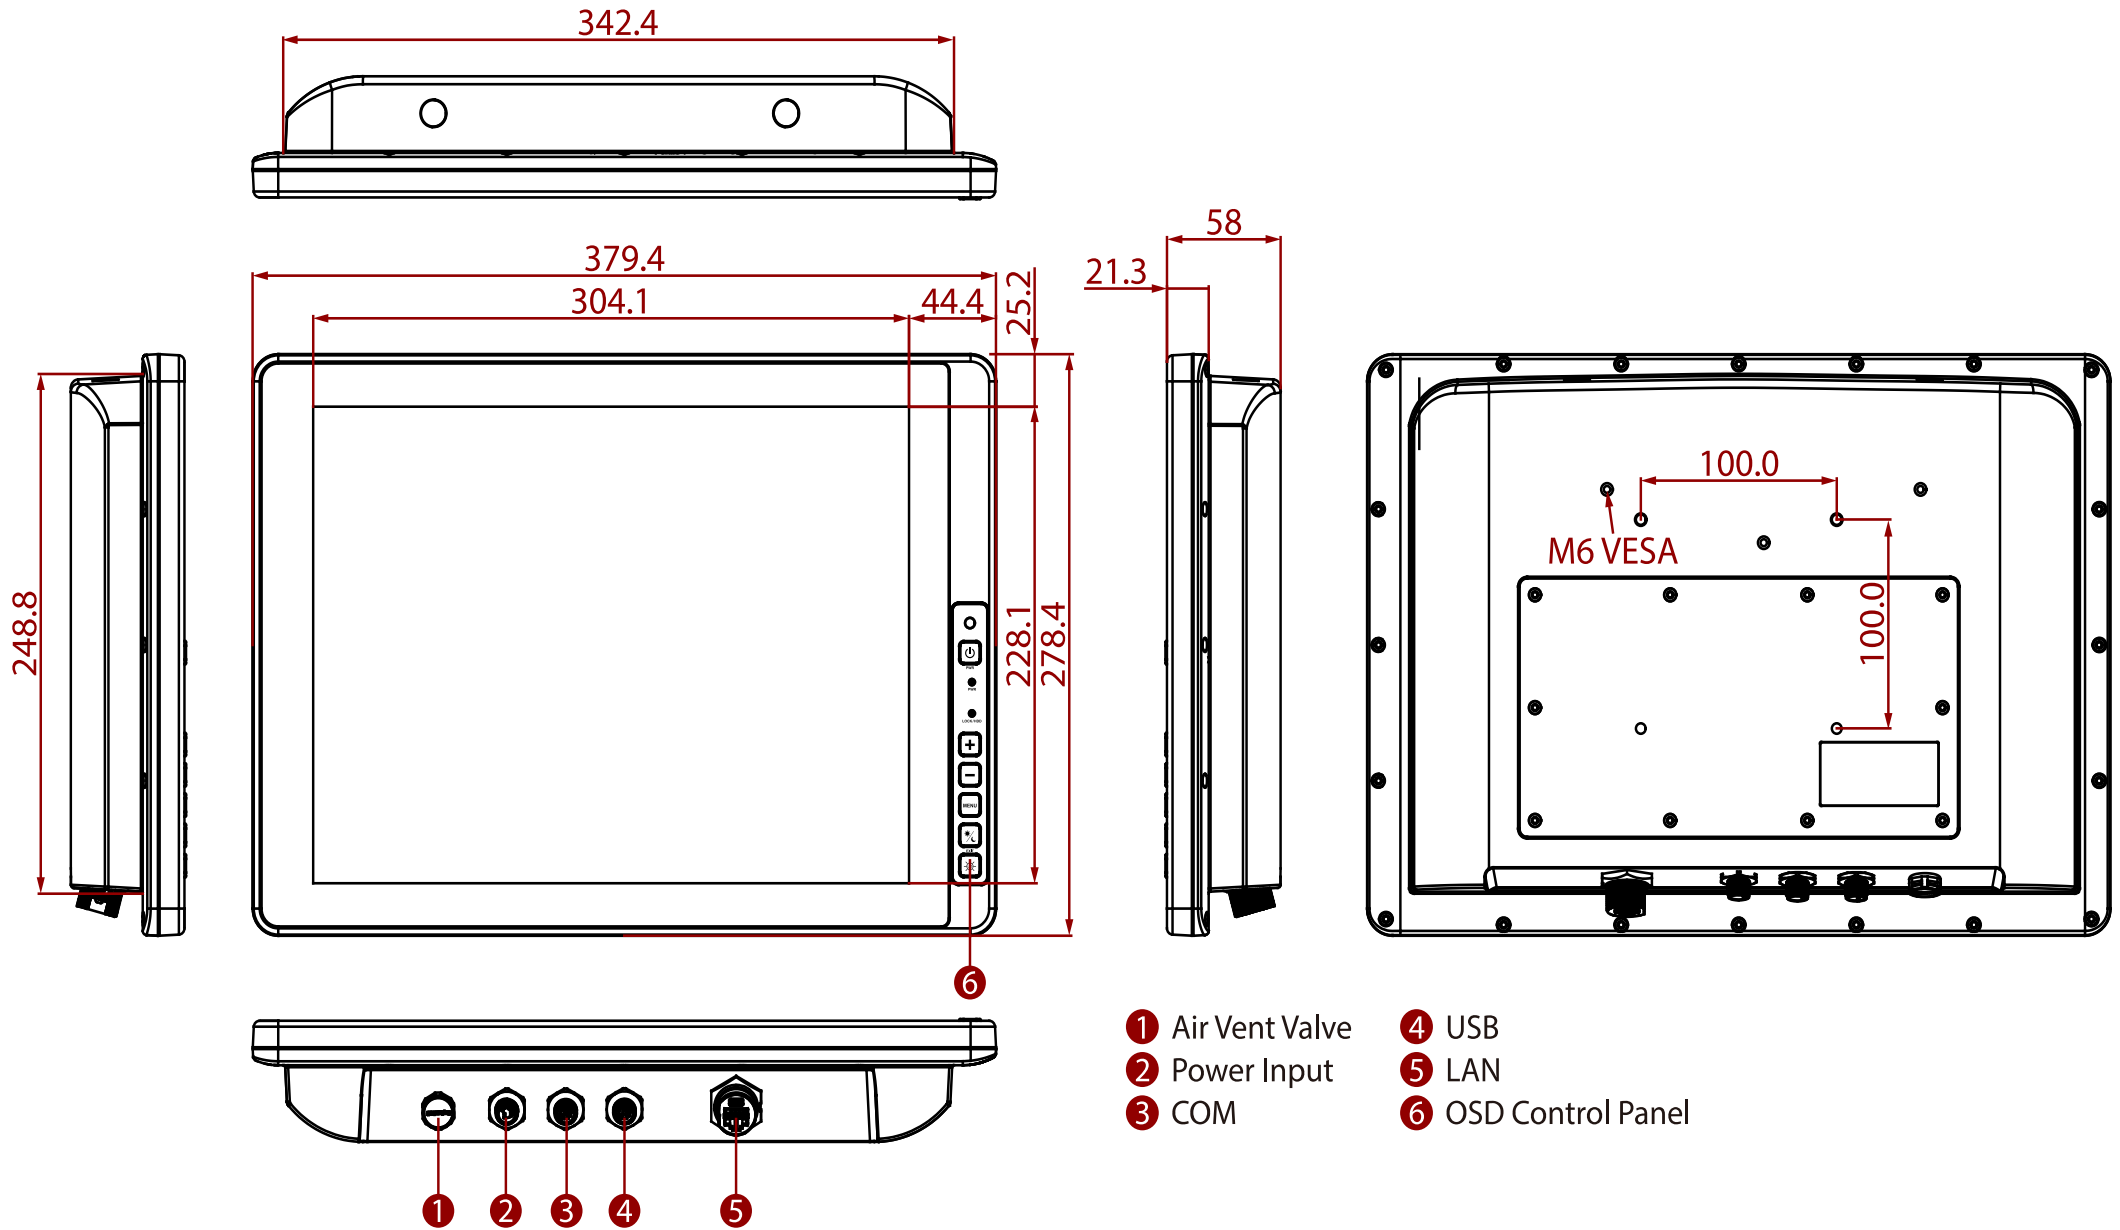

**G-WIN IP67 Panel PC**  
**R15IE3S-67C3-P(HB)**  
 38,1cm (15,0") 4:3 LCD

- 1 Air Vent Valve
- 2 Power Input
- 3 COM
- 4 USB
- 5 LAN
- 6 OSD Control Panel