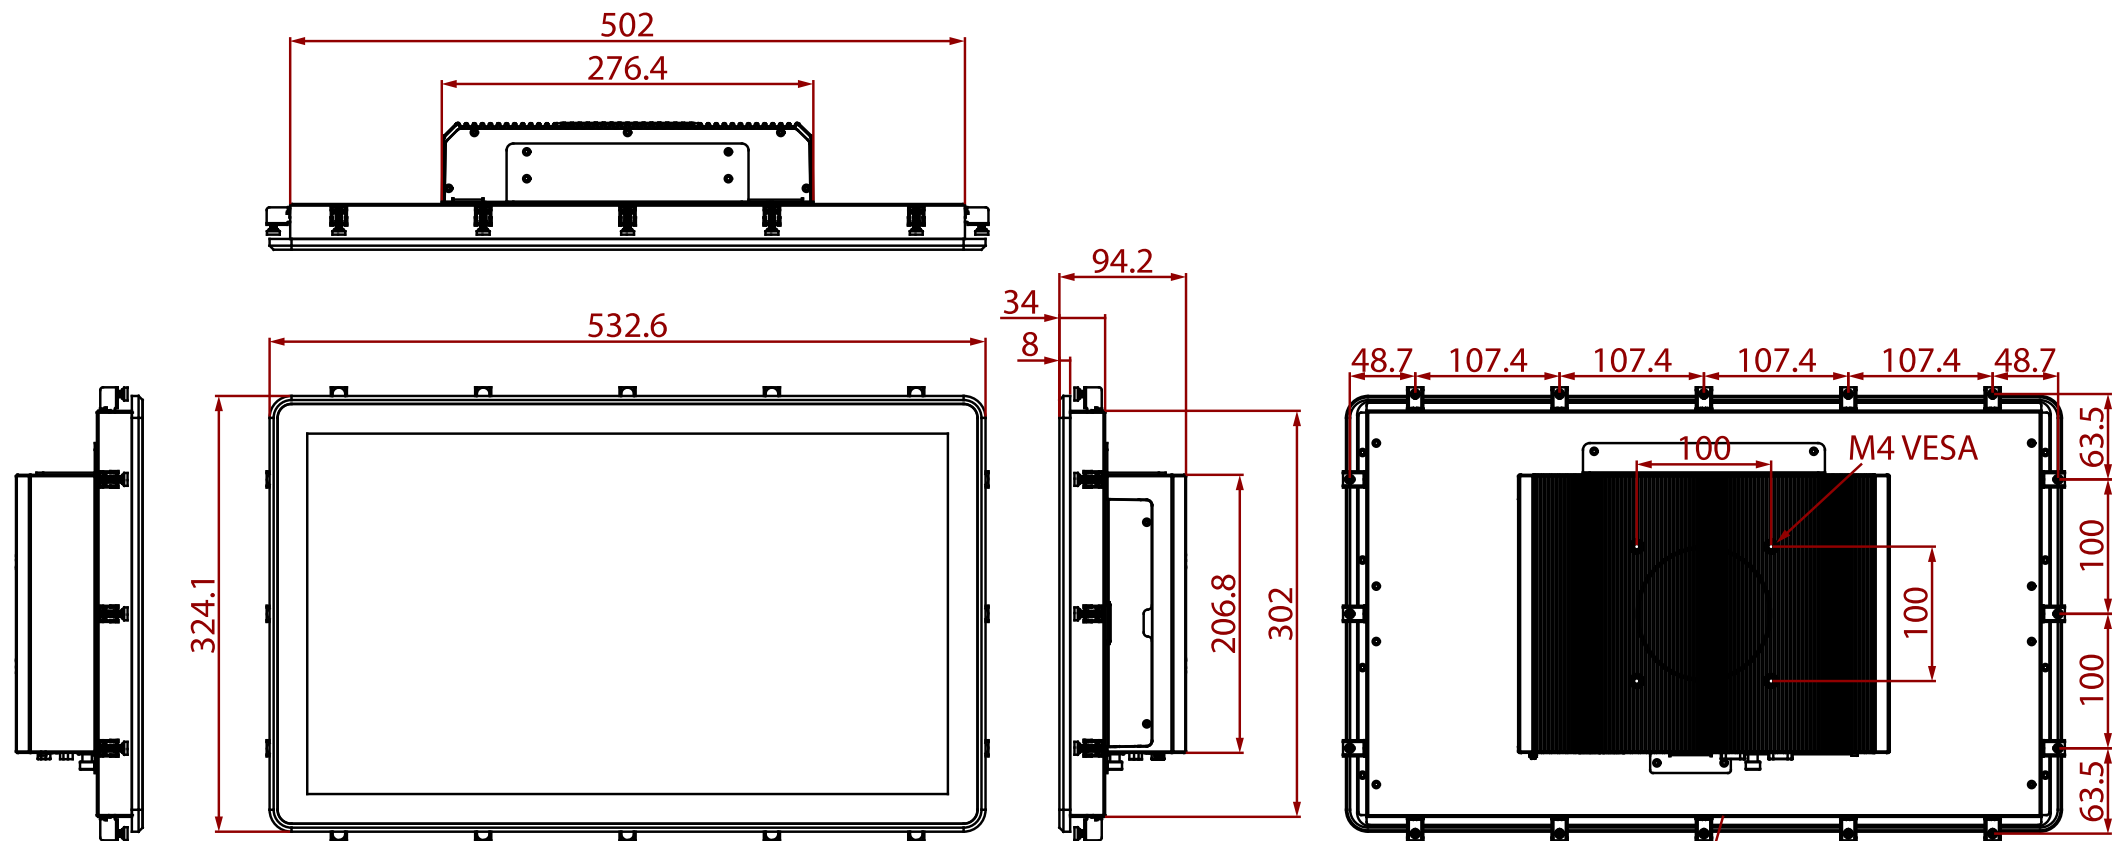

R22ITWS-MHB1-EX ATEX HMI Panel PC

51,6 cm (21,5")

Cutout: 504*304mm

- | | |
|---------------------------|-------------------|
| ① Removable HDD/ SSD Slot | ⑦ DP |
| ② Reset Button | ⑧ HDMI |
| ③ LED Indicators | ⑨ USB Type-A |
| ④ HDD Indicators | ⑩ LAN |
| ⑤ Audio | ⑪ Power Input |
| ⑥ COM | ⑫ PCIe Slot Cover |