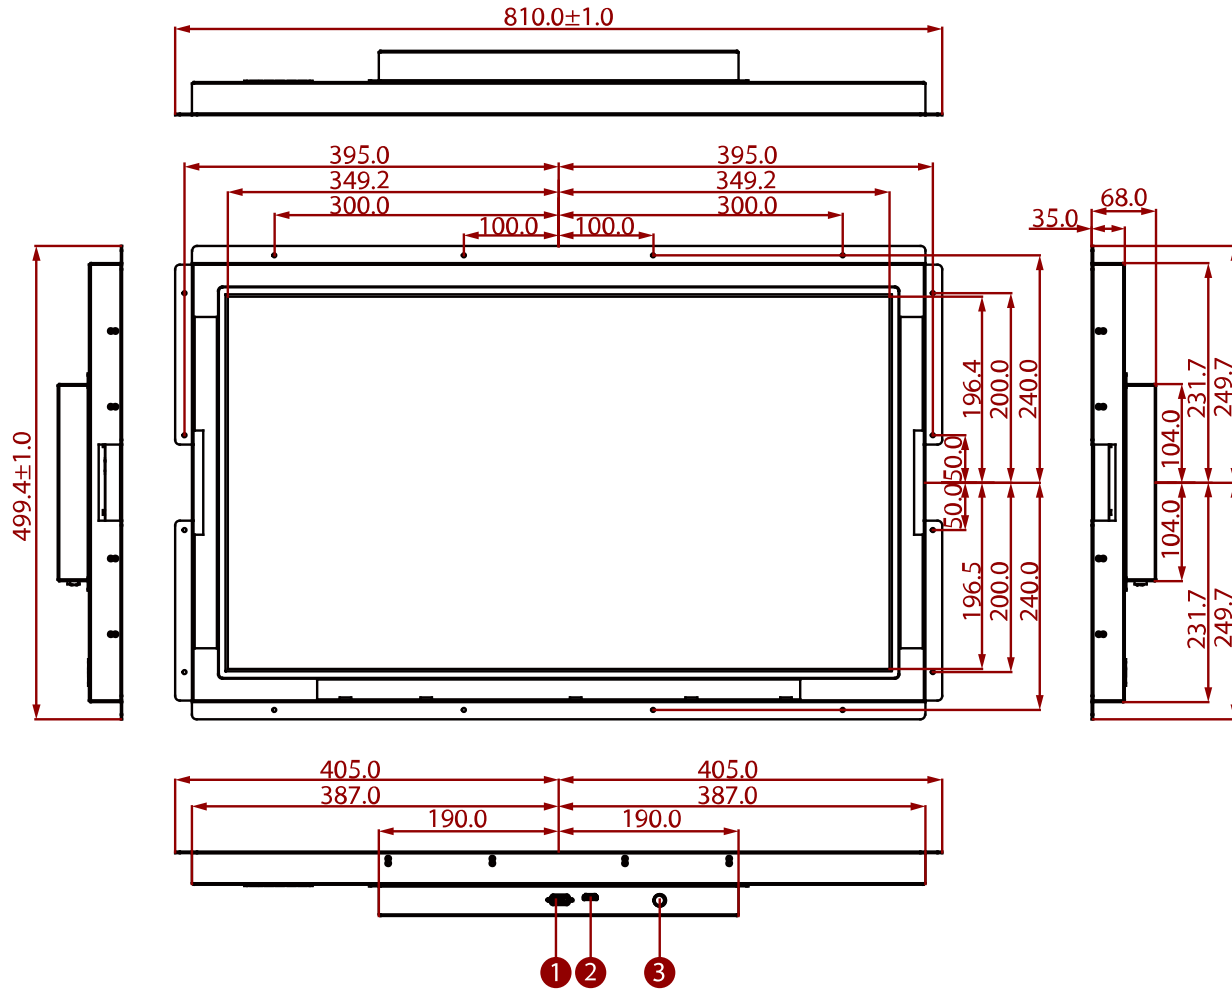

WM Series
 WM 32W-...-OF (Openframe)
 81 cm (32") 16:9 LCD

- ① VGA
- ② HDMI
- ③ Power Input
- ④ OSD Control Panel