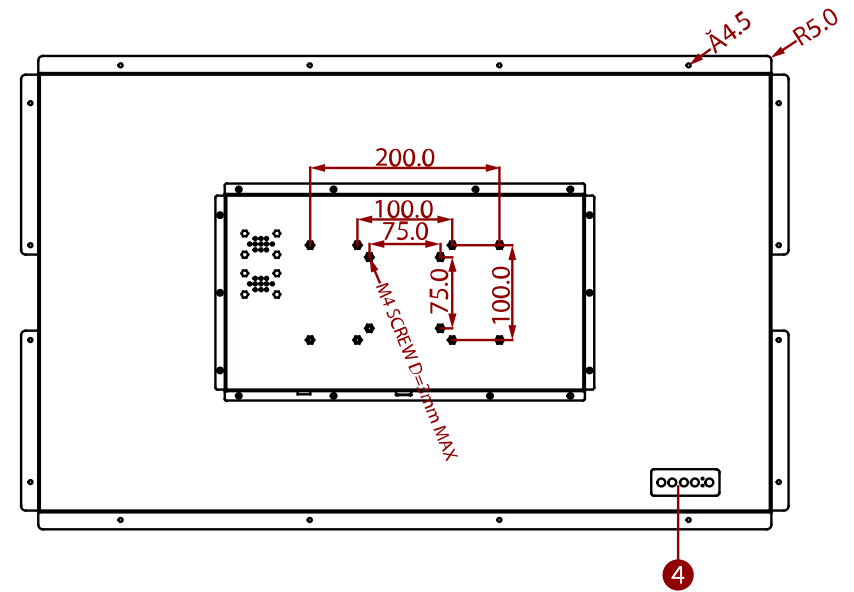

WM Series
 WM 32W-...-OF (Openframe)
 81 cm (32") 16:9 LCD

- ① VGA
- ② HDMI
- ③ Power Input
- ④ OSD Control Panel