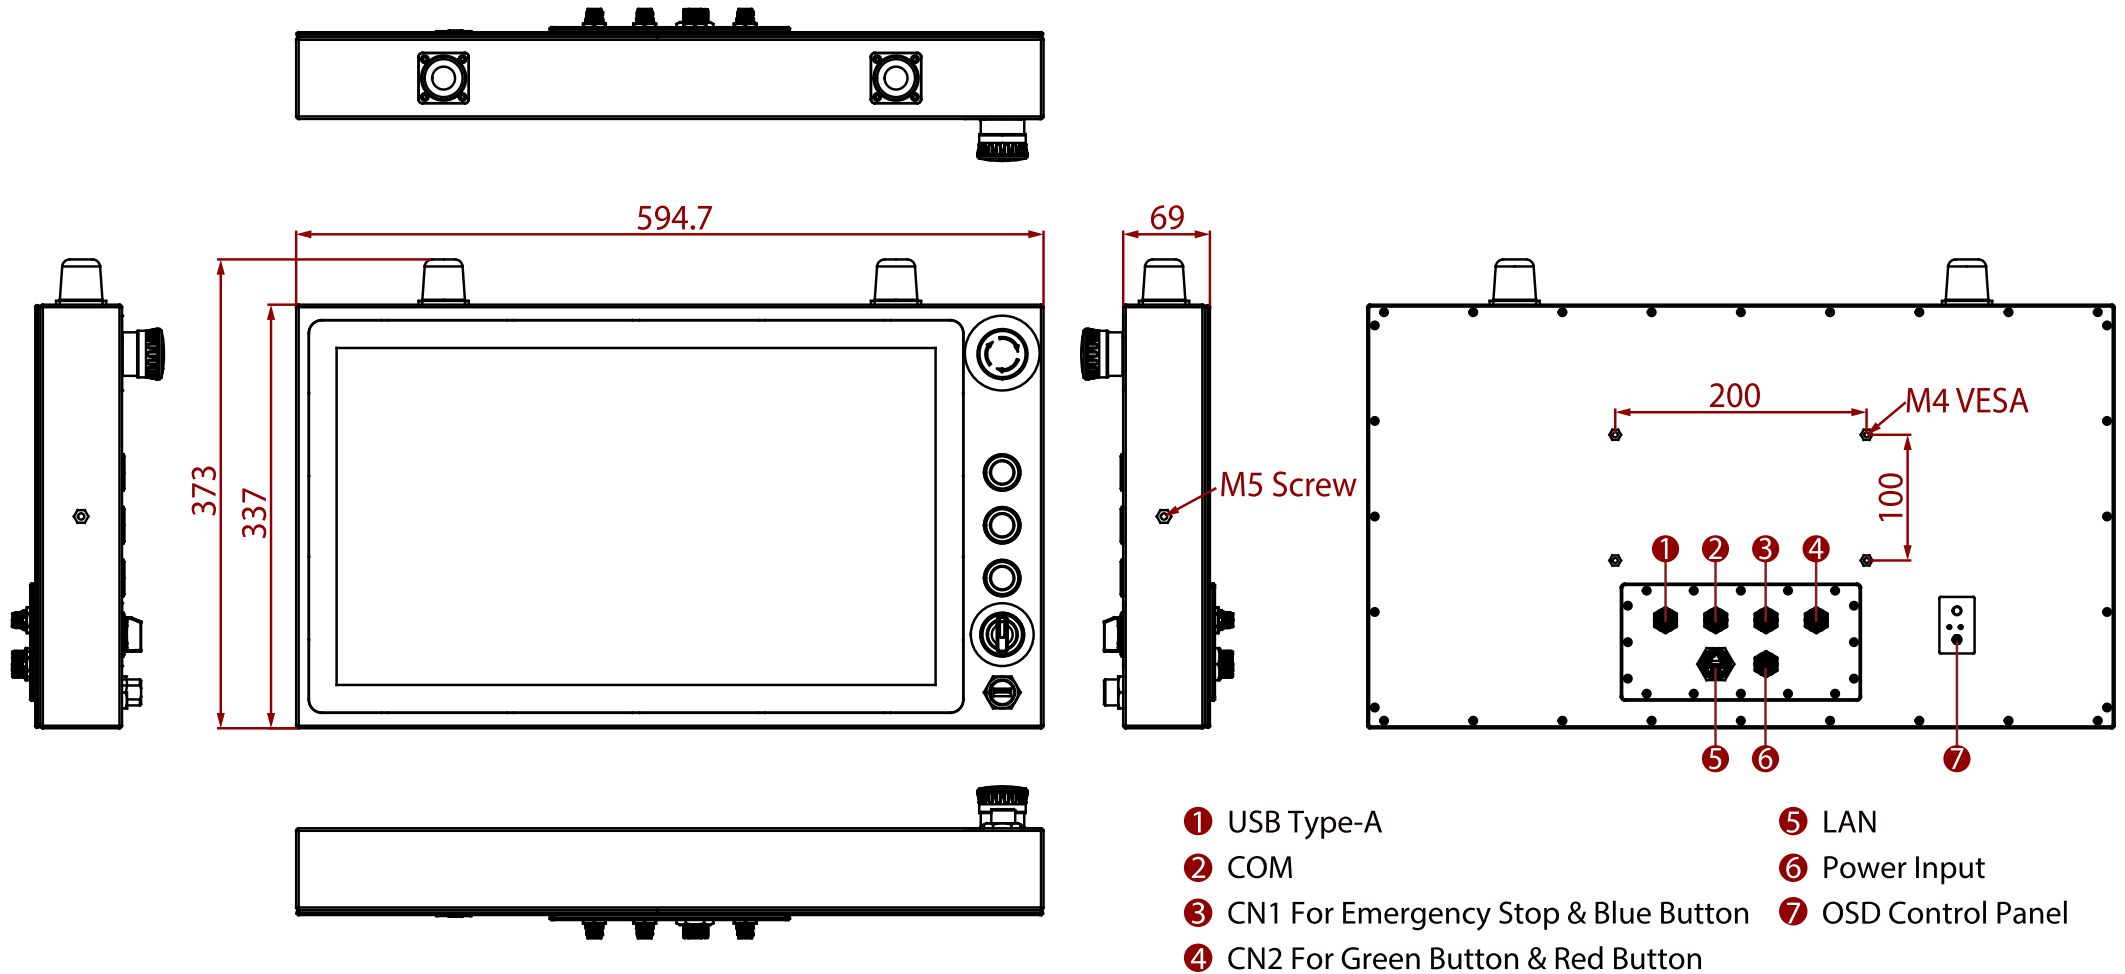

SlimLine IB70 Series  
 SlimLine W22IB3S-SPA3-B  
 38,1 cm (15") 4:3

- ① USB Type-A
- ② COM
- ③ CN1 For Emergency Stop & Blue Button
- ④ CN2 For Green Button & Red Button
- ⑤ LAN
- ⑥ Power Input
- ⑦ OSD Control Panel