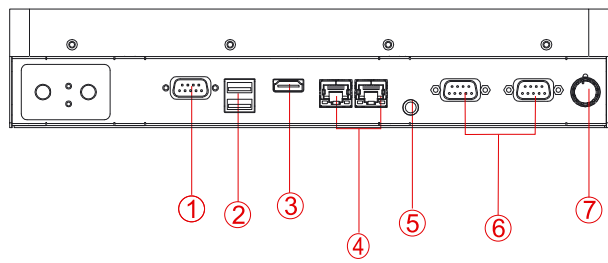

SlimLine IB32 Series
SlimLine WM 10-IB32-CH (Chassis)
 26,4 cm (10,4") 4:3 LCD

- | | |
|---------------------------------|-------------------------|
| 1.RS232/422/485 (default RS232) | 5.DC-in 12V |
| 2.USB | 6.2xRS232(Optional) |
| 3.HDMI | 7.Brightness/Adjustment |
| 4.2xRJ45 | |