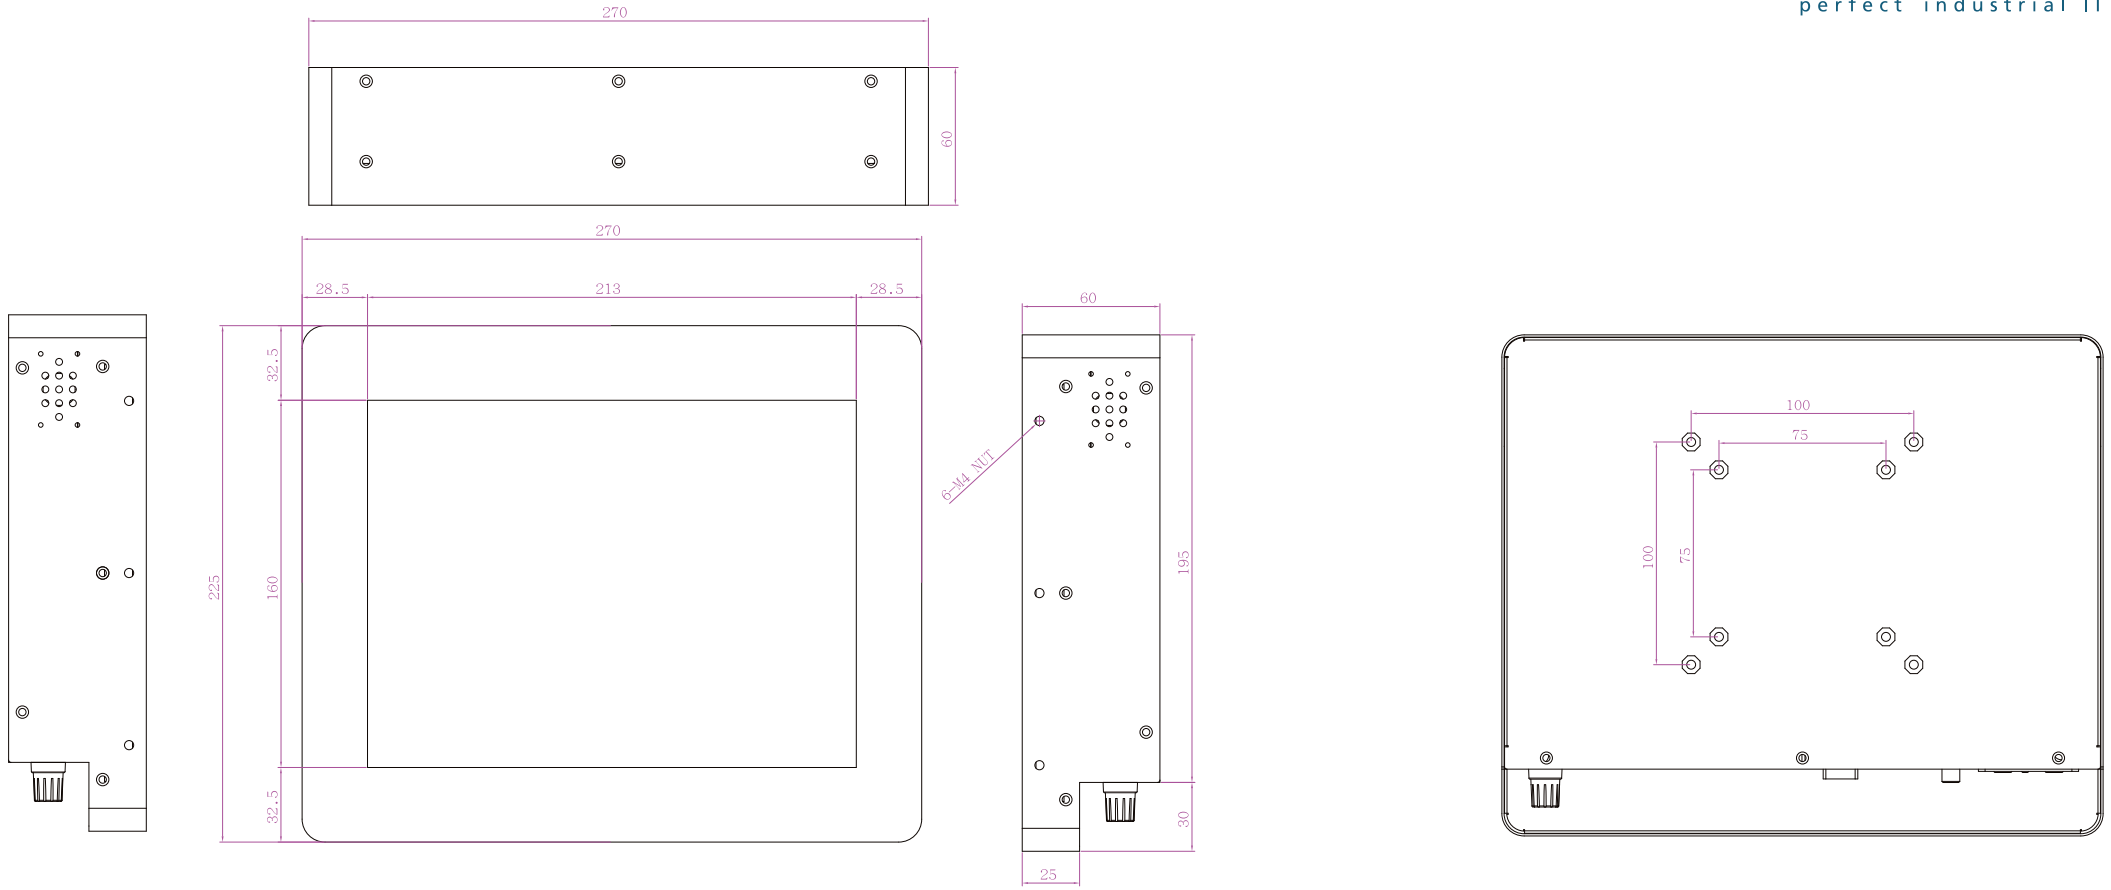

SlimLine IB32 Series
SlimLine WM 10-IB32-CH (Chassis)
 26,4 cm (10,4") 4:3 LCD

- | | |
|---------------------------------|-------------------------|
| 1.RS232/422/485 (default RS232) | 5.DC-in 12V |
| 2.USB | 6.2xRS232(Optional) |
| 3.HDMI | 7.Brightness/Adjustment |
| 4.2xRJ45 | |