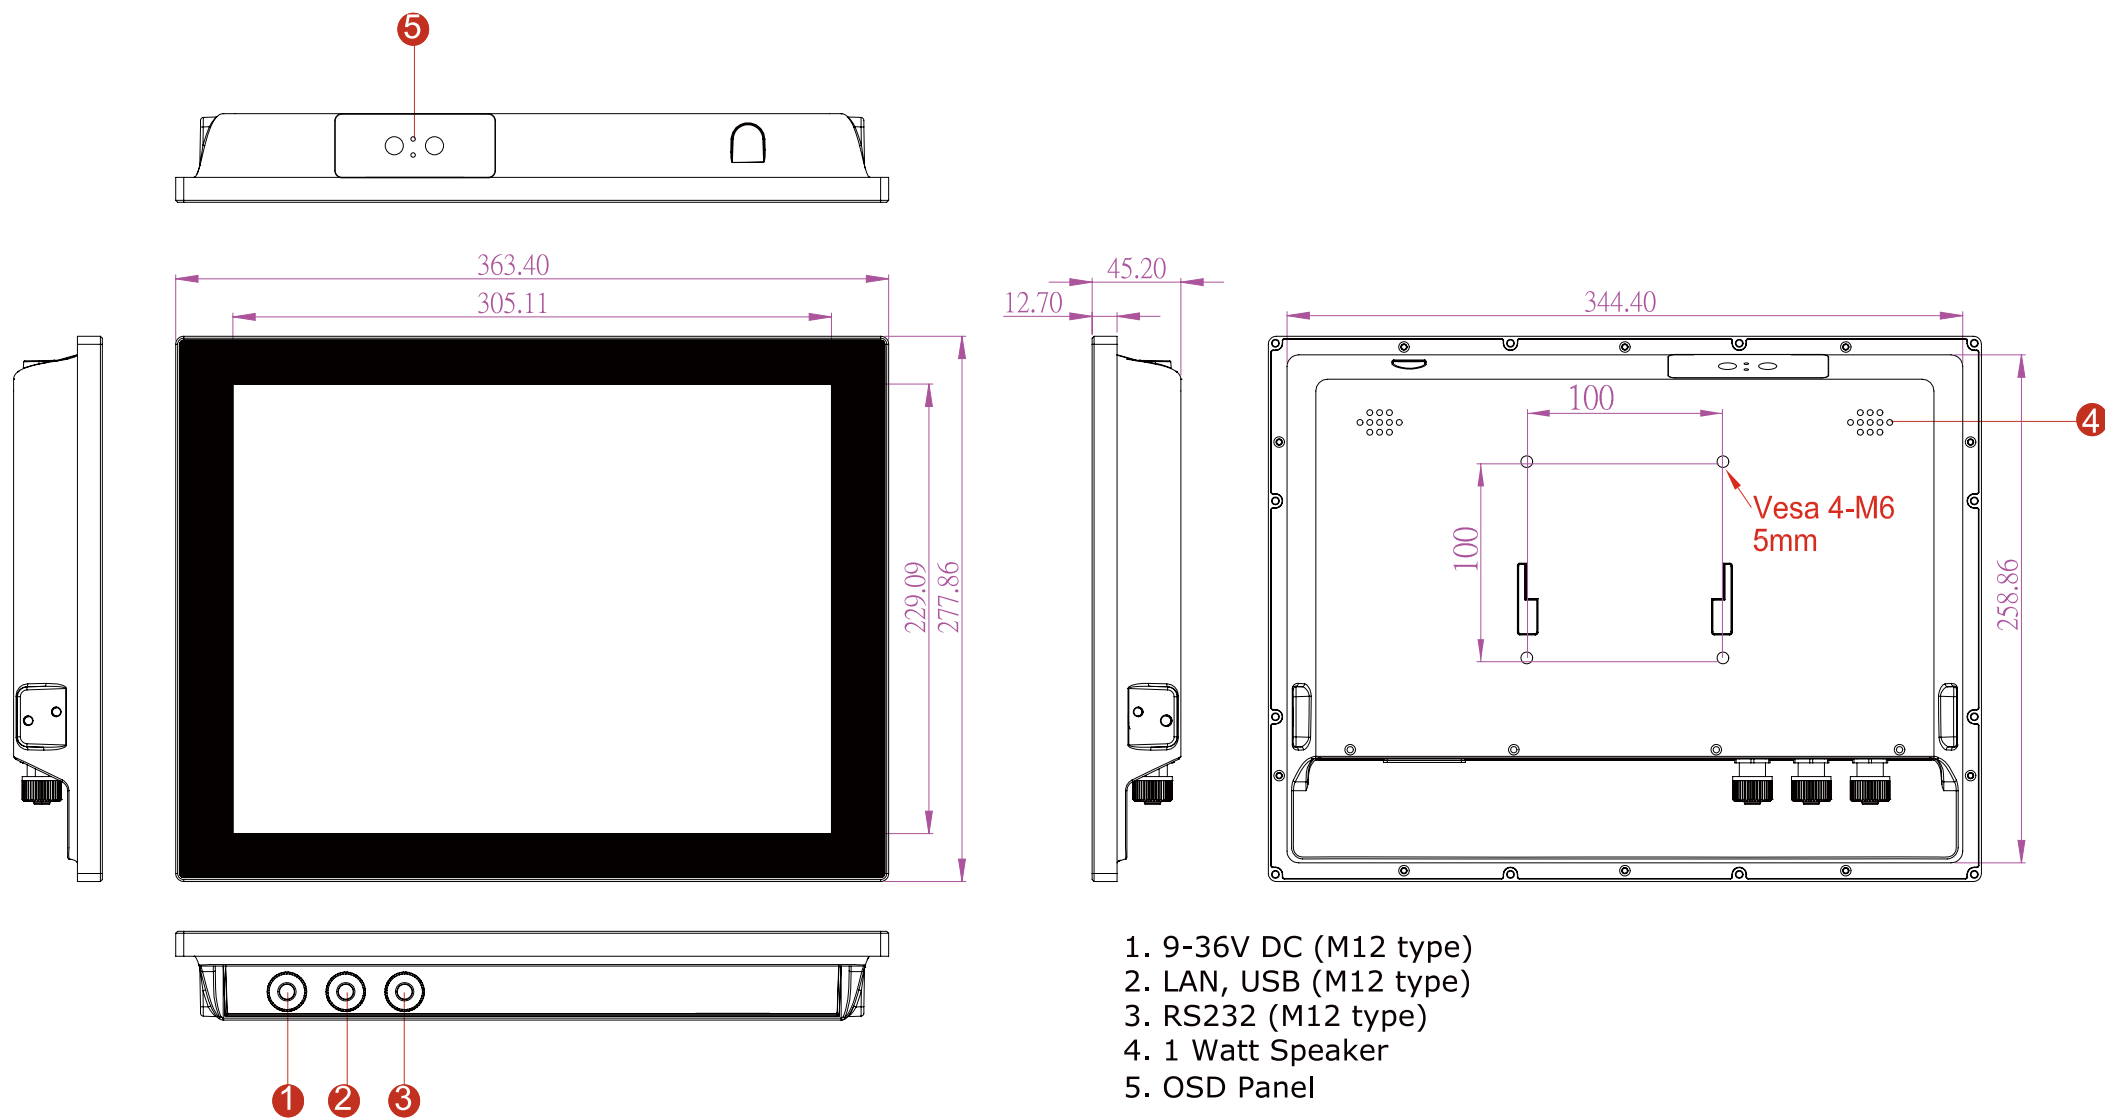

G-WIN Rugged Panel PC (Bay Trail)

R15IB3S-GSC3(HB)

38,1 cm (15") 4:3 LCD

- 1. 9-36V DC (M12 type)
- 2. LAN, USB (M12 type)
- 3. RS232 (M12 type)
- 4. 1 Watt Speaker
- 5. OSD Panel