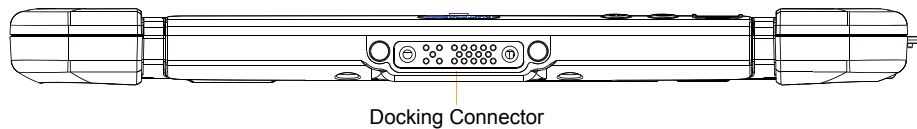

# M101B Industrial Tablet PC

Dimensions: 271,8 × 197,2 × 19 mm

10,1" (25,7 cm) 16:9

Net weight: 1,2 kg

- I/O ports:
- Micro HDMI (optional)
  - LAN / RS232
  - USB3.0
  - Mic in / Line Out
  - Power Jack
  - Micro SD Card Reader
- 3G Module / SIM Card Slot