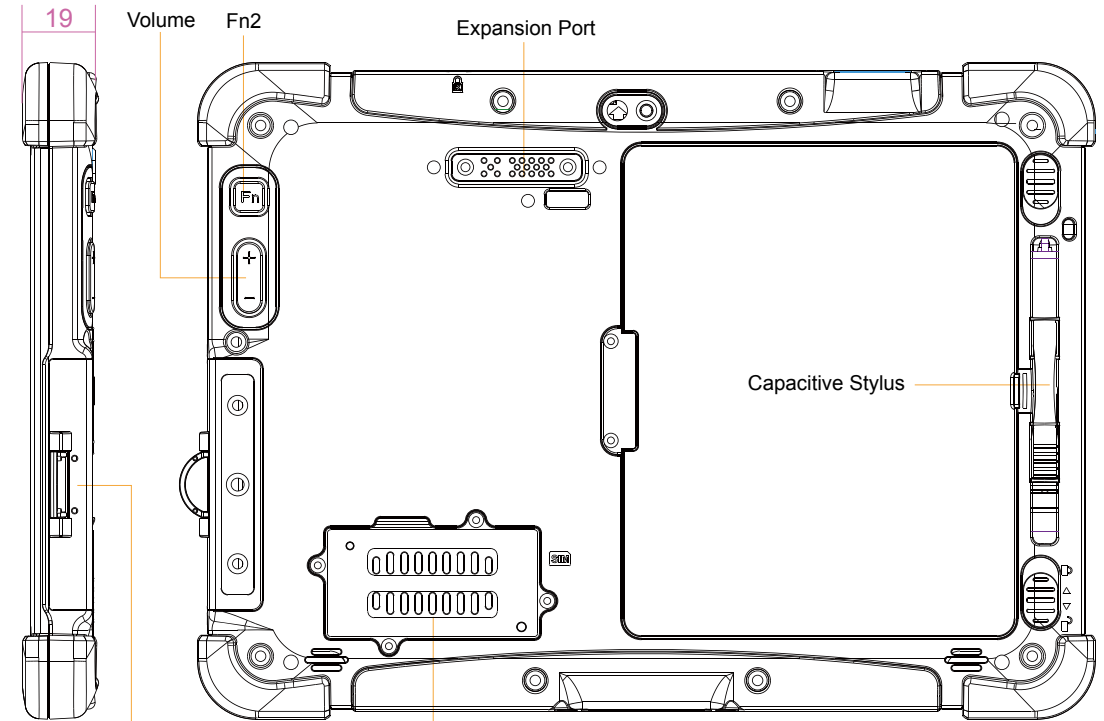

# M101B Industrial Tablet PC

Dimensions: 271,8 × 197,2 × 19 mm

10,1" (25,7 cm) 16:9

Net weight: 1,2 kg

- I/O ports:
- Micro HDMI (optional)
  - LAN / RS232
  - USB3.0
  - Mic in / Line Out
  - Power Jack
  - Micro SD Card Reader
- 3G Module / SIM Card Slot