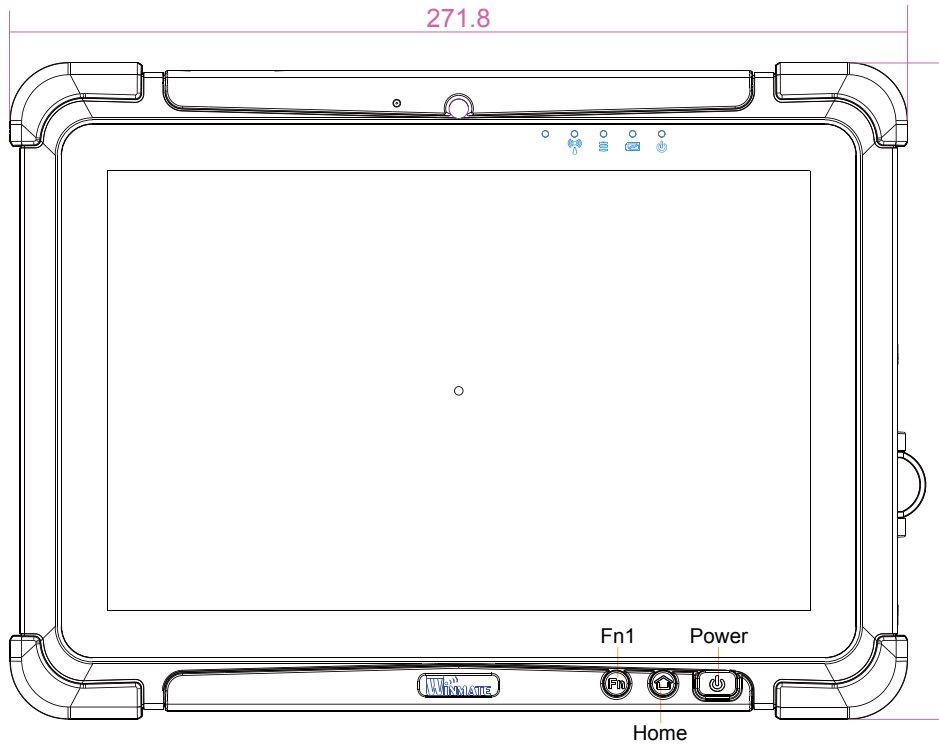

# M101B Industrial Tablet PC

Dimensions: 271,8 × 197,2 × 19 mm

10,1" (25,7 cm) 16:9

Net weight: 1,2 kg

- I/O ports:
- Micro HDMI (optional)
  - LAN / RS232
  - USB3.0
  - Mic in / Line Out
  - Power Jack
  - Micro SD Card Reader
- 3G Module / SIM Card Slot