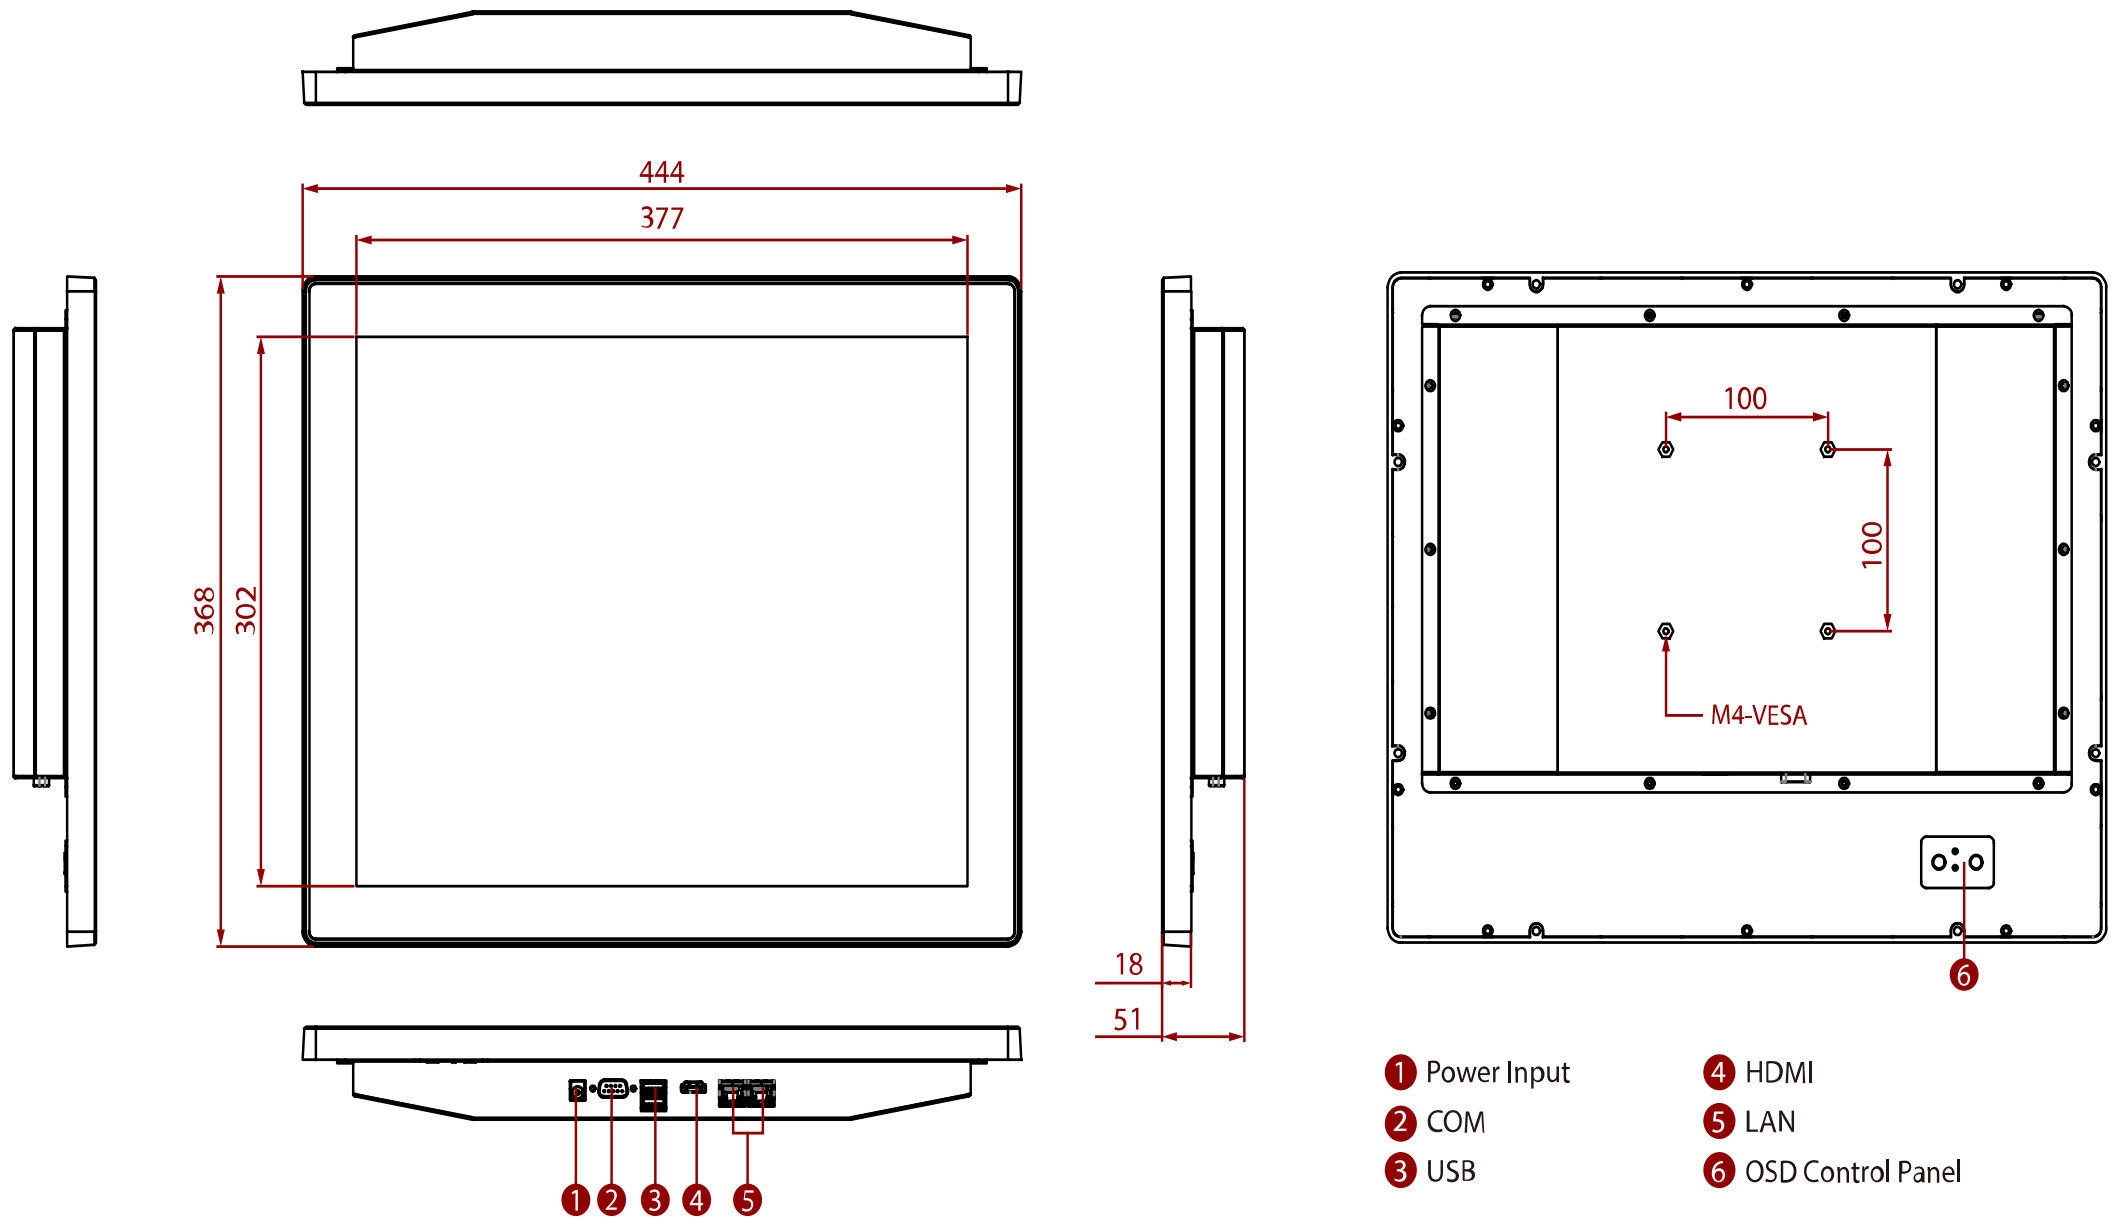

SlimLine IB32 Series

SlimLine R19IB3S-GCM1

48,3 cm (19") 4:3

- ① Power Input
- ② COM
- ③ USB
- ④ HDMI
- ⑤ LAN
- ⑥ OSD Control Panel