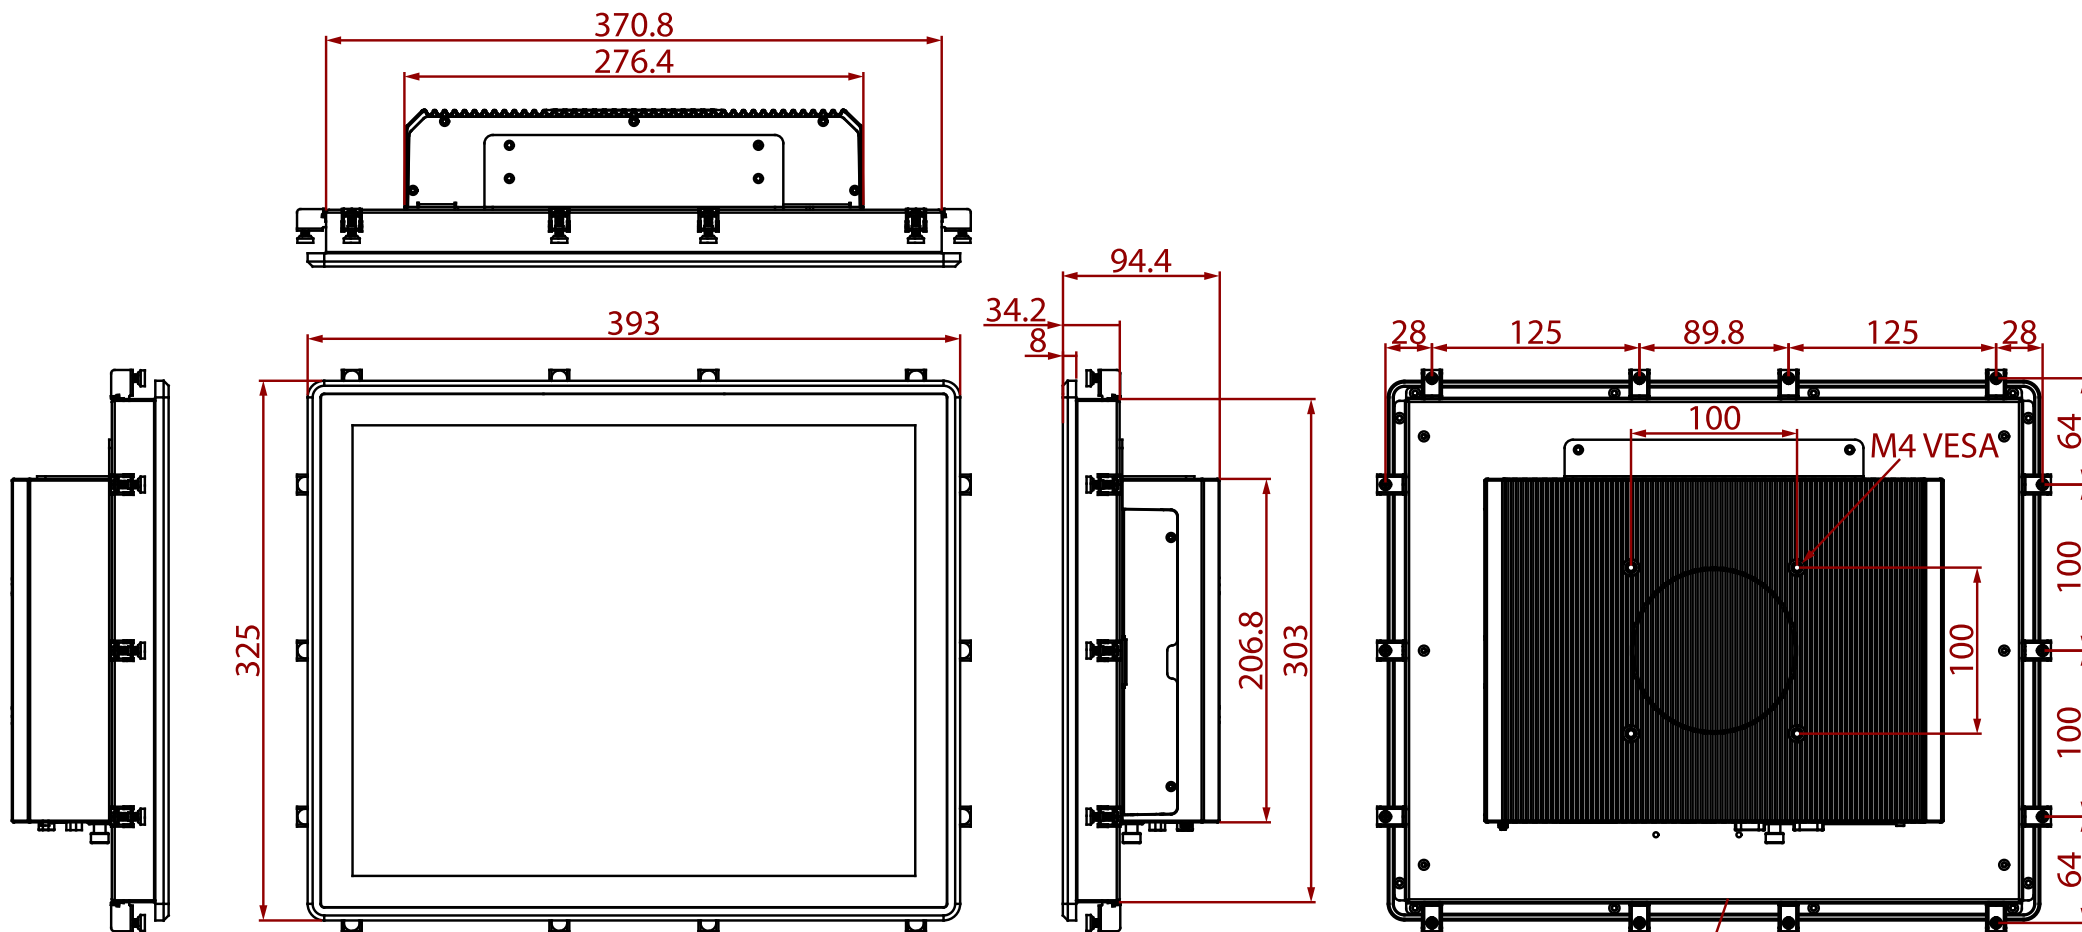

R17ITWS-MHA1-EX ATEX HMI Panel PC

43,18 cm (17")

Cutout: 373*305mm

- ① Removable HDD/ SSD Slot
- ② Reset Button
- ③ LED Indicators
- ④ HDD Indicators
- ⑤ Audio
- ⑥ COM
- ⑦ DP
- ⑧ HDMI
- ⑨ USB Type-A
- ⑩ LAN
- ⑪ Power Input
- ⑫ PCIe Slot Cover