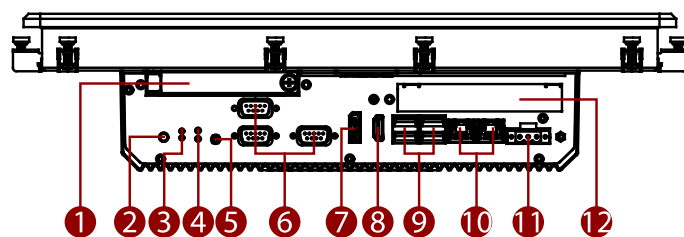

R17ITWS-MHA1-EX ATEX HMI Panel PC

43,18 cm (17")

Cutout: 373*305mm

- ① Removable HDD/ SSD Slot
- ② Reset Button
- ③ LED Indicators
- ④ HDD Indicators
- ⑤ Audio
- ⑥ COM
- ⑦ DP
- ⑧ HDMI
- ⑨ USB Type-A
- ⑩ LAN
- ⑪ Power Input
- ⑫ PCIe Slot Cover