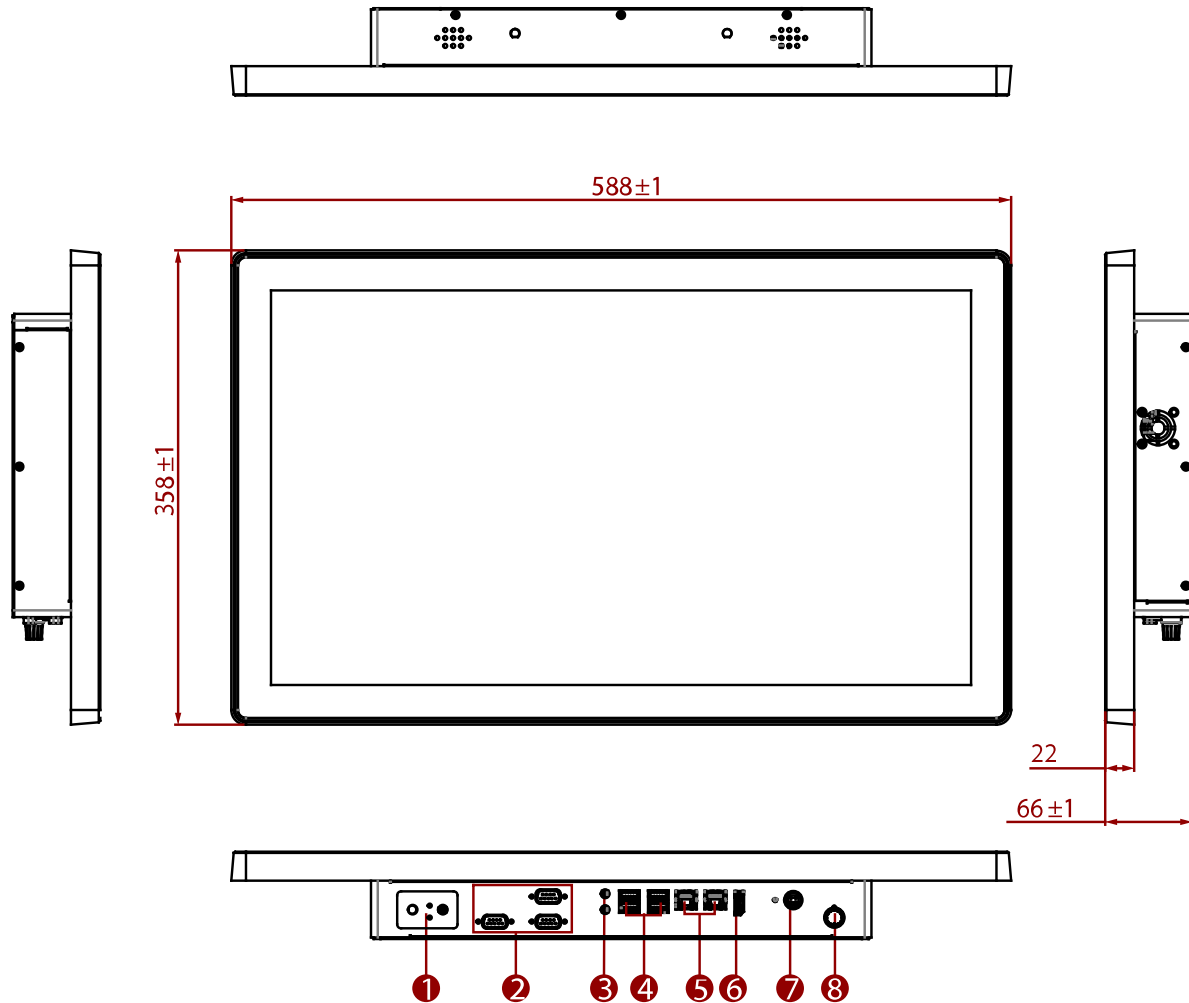

# SlimLine IF70 Series

SlimLine W24IF7T-GCA2

60,5 cm (23,8") 16:9

CUT OUT:388(W)x280(D) mm

- 1 OSD Control Panel
- 2 COM
- 3 Audio
- 4 USB Type-A
- 5 LAN
- 6 DP
- 7 Power Input
- 8 Brightness Adjustment Knob