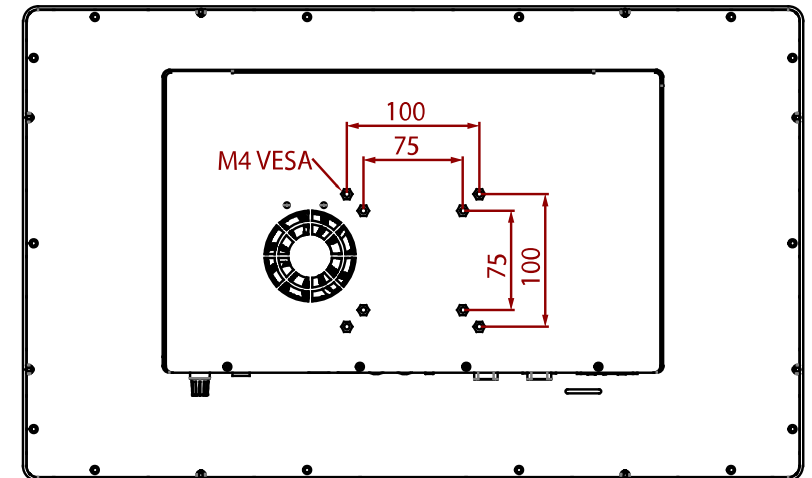

# SlimLine IF70 Series

SlimLine W24IF7T-GCA2

60,5 cm (23,8") 16:9

CUT OUT:388(W)x280(D) mm

- 1 OSD Control Panel
- 2 COM
- 3 Audio
- 4 USB Type-A
- 5 LAN
- 6 DP
- 7 Power Input
- 8 Brightness Adjustment Knob