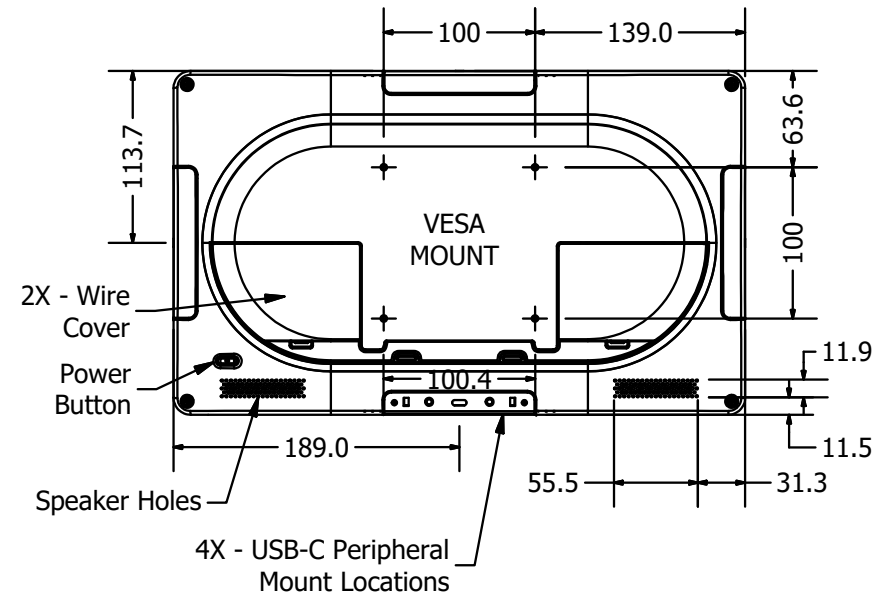

MicroTouch  
 M1-156IC-W11-I5-A2  
 39,5 cm (15,6") 16:9 LCD

Close-up of Peripheral Mounting Location