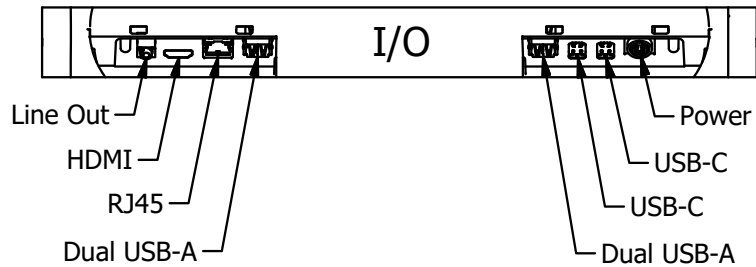

MicroTouch  
 M1-156IC-W11-I5-A2  
 39,5 cm (15,6") 16:9 LCD

Close-up of Peripheral Mounting Location