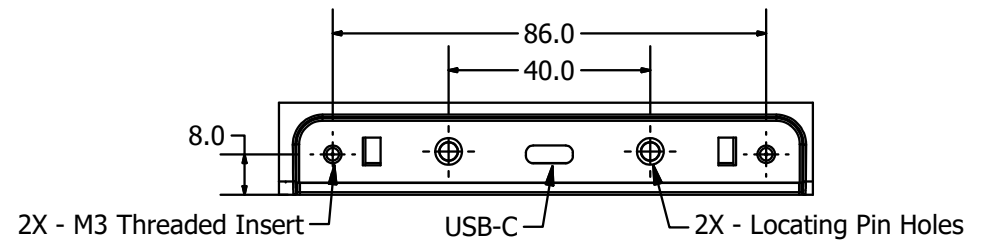

MicroTouch  
 M1-156IC-W11-I5-A2  
 39,5 cm (15,6") 16:9 LCD

Close-up of Peripheral Mounting Location