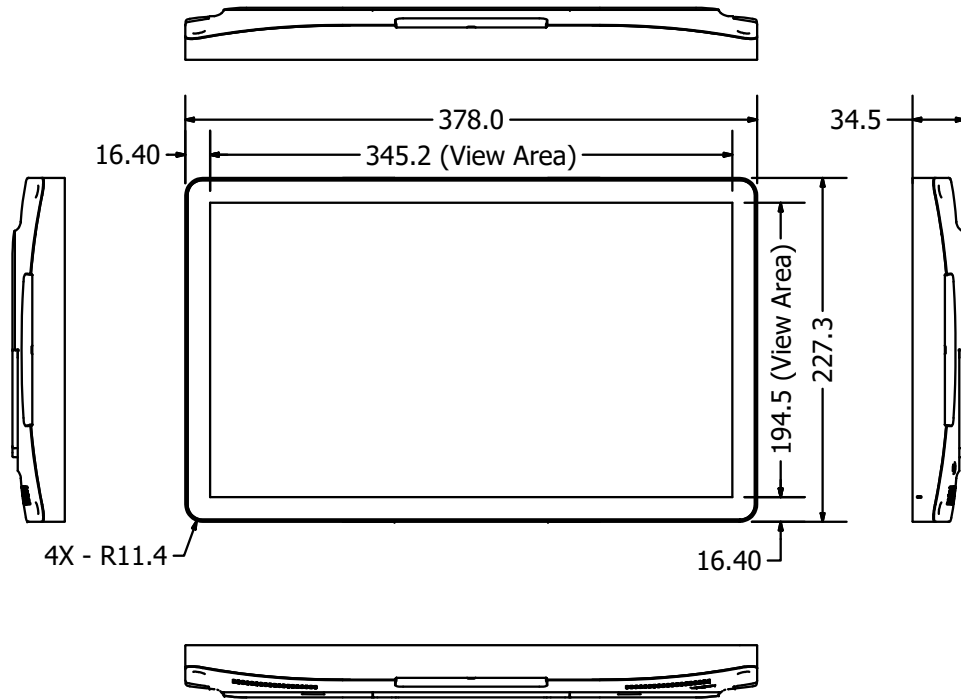

MicroTouch  
 M1-156IC-W11-I5-A2  
 39,5 cm (15,6") 16:9 LCD

Close-up of Peripheral Mounting Location