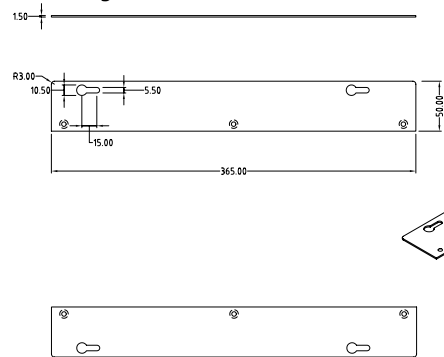

BoxedLine BL1042
Wallmount Industrial Box PC

Mounting Bars:

Mounting Brackets: