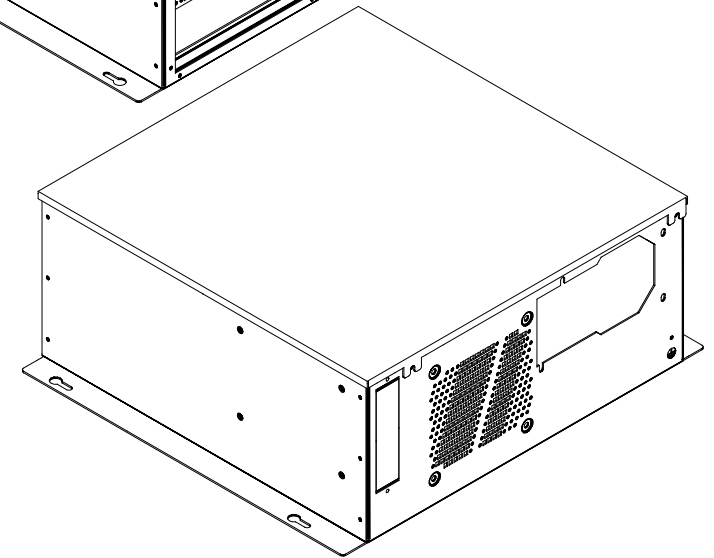

BoxedLine BL1042
Wallmount Industrial Box PC

Mounting Bars:

Mounting Brackets: