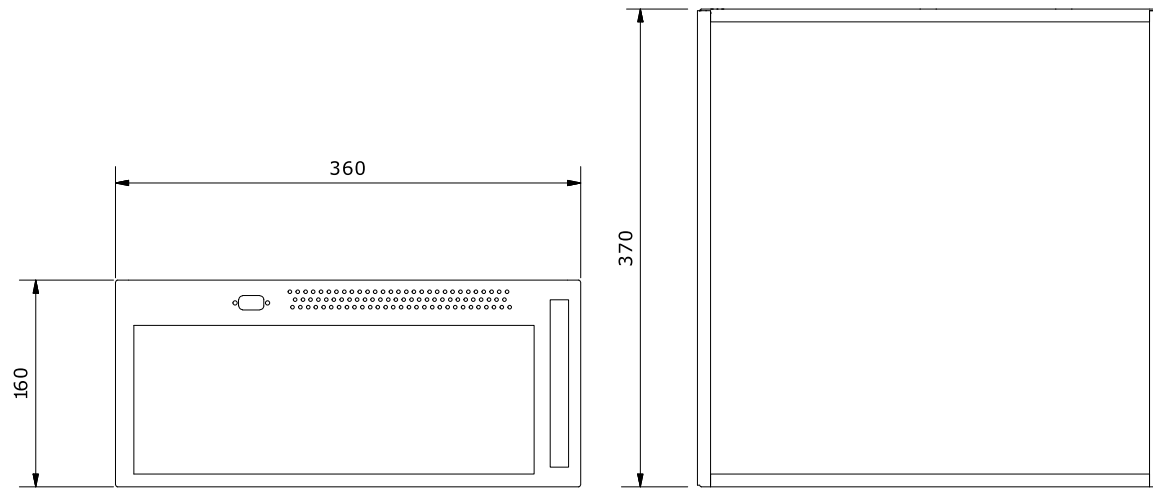

BoxedLine BL1042
Wallmount Industrial Box PC

Mounting Bars:

Mounting Brackets: